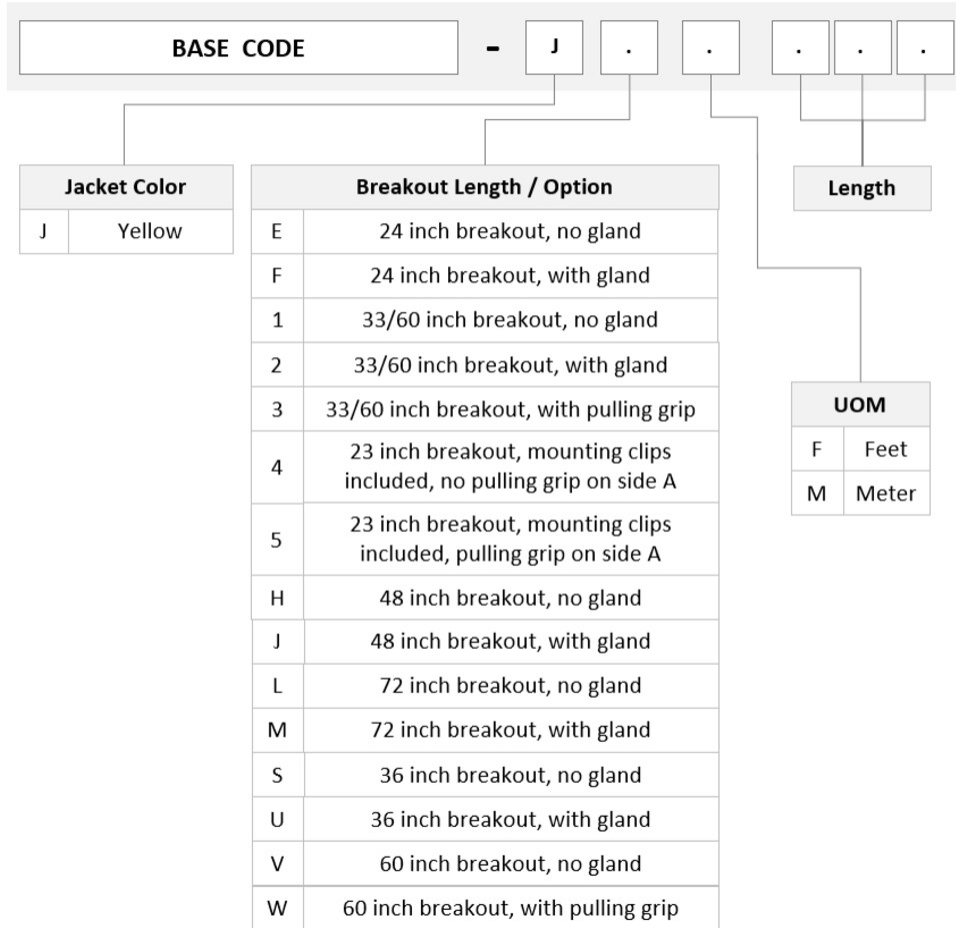

General Specifications

Color, boot A	Black
Color, connector A	Green
Color, boot B	Blue
Color, connector B	Blue
Construction Type	Stranded
Furcation Color	Yellow
Interface, Connector A	MPO-12/APC Female
Interface, Connector B	LC/UPC
Interface Feature, connector B	Uniboot
Jacket Color	Yellow
Polarity	Method B Enhanced (ULL)
Fibers per Subunit, quantity	12
Total Fibers, quantity	36

Dimensions

Cable Assembly Length Range (m)	3 – 999
--	---------

UNGEMPLUGG

Cable Assembly Length Range (ft)

10 – 999

Ordering Tree

Optical Specifications

Fiber Mode