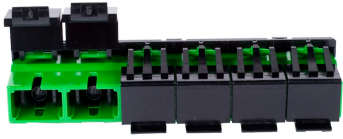

# 760061374 | AFA-SC06-GR-SHUTTERED

TeraSPEED® SC-APC Multiport Shuttered Adapter, Green, Single Pack

## General Specifications

<b>Body Style</b>	Ganged
<b>Color</b>	Green
<b>Interface</b>	SC/APC
<b>Mounting</b>	No flange
<b>Shuttered</b>	Yes
<b>Total Ports, quantity</b>	6