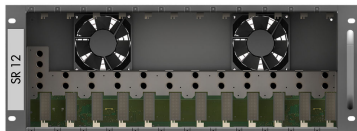

ION®-U Subrack, 12 slots, with Sync Backplane.

OBSOLETE

Product Classification

Product Type Subrack

Product Brand ION®-U

Electrical Specifications

Voltage Range +10 to +14 Vdc