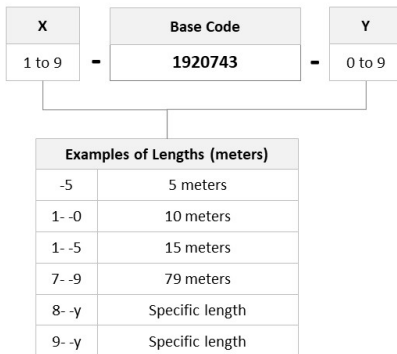

General Specifications

Connector A, quantity	2
Color, boot A	Beige
Color, connector A	Beige
Connector B, quantity	2
Color, boot B	Beige
Color, connector B	Beige
Interface, Connector A	LC/UPC
Interface, Connector B	LC/UPC
Jacket Color	Aqua
Total Fibers, quantity	2

Dimensions

Cord Length	40 m 131.234 ft
Diameter Over Jacket	1.8 mm 0.071 in

Ordering Tree

4-1920743-0

Optical Specifications

Fiber Mode Multimode
Fiber Type OM3, LazrSPEED®

Environmental Specifications

Environmental Space Low Smoke Zero Halogen (LSZH)