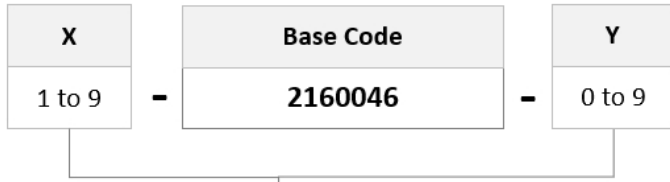

7-2160046-5

Fiber Optic Patch Cord, Duplex, Multimode, LC/UPC to LC/UPC, aqua, 75 m

Product Classification

| | |
|------------------------------|--|
| Regional Availability | Asia Australia/New Zealand China Europe India Middle East/Africa |
| Portfolio | CommScope® |
| Product Type | Fiber patch cord, duplex |
| Product Series | 216 |

General Specifications

| | |
|-------------------------------|----------------|
| Connector A, quantity | 2 |
| Color, boot A | Beige |
| Color, connector A | Beige |
| Connector B, quantity | 2 |
| Color, boot B | Beige |
| Color, connector B | Beige |
| Interface, Connector A | LC/UPC |
| Interface, Connector B | LC/UPC |
| Jacket Color | Aqua |
| Polarity | Pairs, flipped |
| Total Fibers, quantity | 2 |

Dimensions

| | |
|-----------------------------|-------------------|
| Cord Length | 75 m 246.063 ft |
| Diameter Over Jacket | 1.8 mm 0.071 in |

Ordering Tree

7-2160046-5

| Examples of Lengths (meters) | |
|------------------------------|-----------------|
| -5 | 5 meters |
| 1- -0 | 10 meters |
| 1- -5 | 15 meters |
| 7- -9 | 79 meters |
| 8- -y | Specific length |
| 9- -y | Specific length |