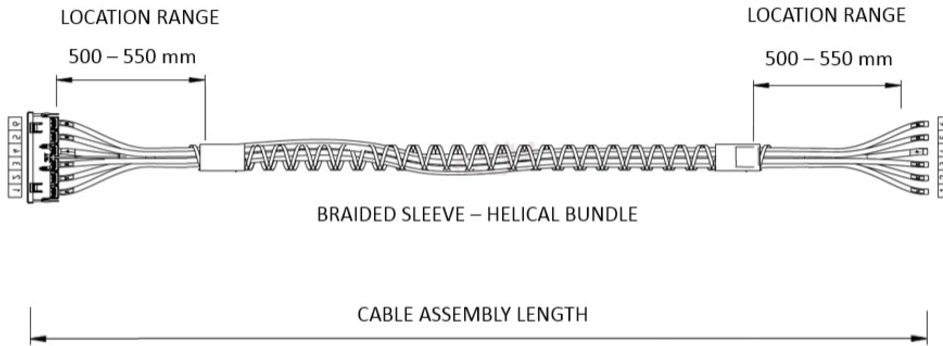

1-2153474-0

Wiring Diagram

Material Specifications

Conductor Material Bare copper

Environmental Specifications

Operating Temperature -10 °C to +60 °C (+14 °F to +140 °F)

Storage Temperature -20 °C to +80 °C (-4 °F to +176 °F)

Environmental Space Low Smoke Fire Retardant Zero Halogen (LSFRZH)

Packaging and Weights

Packaging quantity 1

Regulatory Compliance/Certifications

Agency

CHINA-ROHS

REACH-SVHC

ROHS

Classification

Below maximum concentration value

Compliant as per SVHC revision on www.commscope.com/ProductCompliance

Compliant