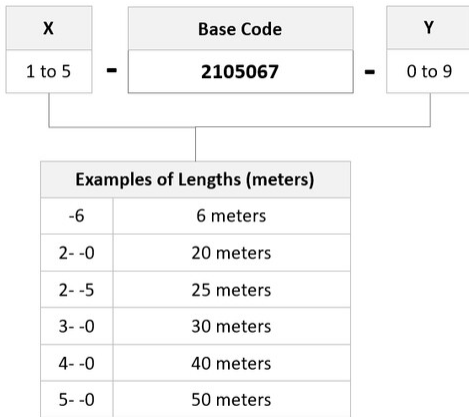

1-2105067-0

Fiber Optic Patch Cord, Duplex, Multimode, LC/UPC to SC/UPC, aqua, 10 m

Product Classification

Regional Availability	Asia Australia/New Zealand China EMEA Europe India
Portfolio	CommScope®
Product Type	Fiber patch cord, duplex
Product Series	210

General Specifications

Connector A, quantity	2
Color, boot A	Beige
Color, connector A	Beige
Connector B, quantity	2
Color, boot B	Beige
Color, connector B	Beige
Interface, Connector A	LC/UPC
Interface, Connector B	SC/UPC
Jacket Color	Aqua
Total Fibers, quantity	2

Dimensions

Cord Length	10 m 32.808 ft
Diameter Over Jacket	1.8 mm 0.071 in

Ordering Tree

1-2105067-0

Optical Specifications

Fiber Mode Multimode
Fiber Type OM4, LazrSPEED®

Environmental Specifications

Environmental Space Dual Rated LSZH/Riser