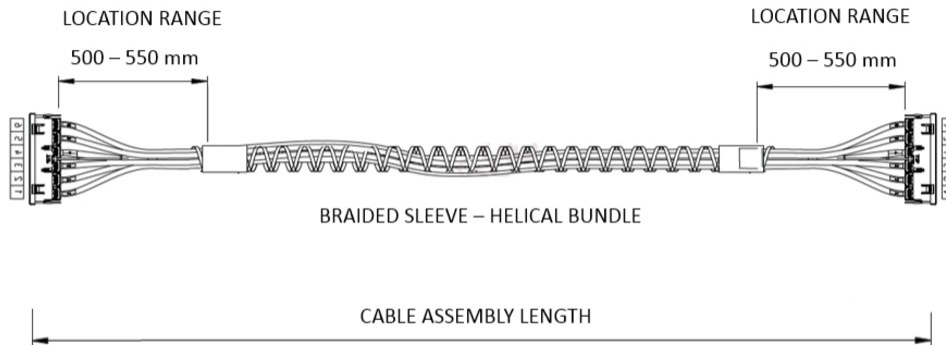

3-2153472-0

Wiring Diagram

Material Specifications

Conductor Material Bare copper

Environmental Specifications

Operating Temperature -10 °C to +60 °C (+14 °F to +140 °F)

Storage Temperature -20 °C to +80 °C (-4 °F to +176 °F)

Environmental Space Low Smoke Fire Retardant Zero Halogen (LSFRZH)

Packaging and Weights

Packaging quantity 1

Regulatory Compliance/Certifications

Agency	Classification
CHINA-ROHS	Below maximum concentration value
REACH-SVHC	Compliant as per SVHC revision on www.commscope.com/ProductCompliance
ROHS	Compliant