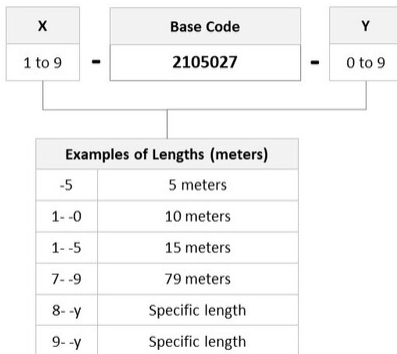

General Specifications

Connector A, quantity	2
Color, boot A	Beige
Color, connector A	Beige
Connector B, quantity	2
Color, boot B	Beige
Color, connector B	Beige
Interface, Connector A	LC/UPC
Interface, Connector B	LC/UPC
Jacket Color	Aqua
Polarity	Pairs, flipped
Total Fibers, quantity	2

Dimensions

Cord Length	2 m 6.562 ft
Diameter Over Jacket	1.8 mm 0.071 in

Ordering Tree

2105027-2

Optical Specifications

Fiber Mode	Multimode
Fiber Type	OM3, LazrSPEED®
Insertion Loss, maximum, connector A	0.3 dB
Insertion Loss, maximum, connector B	0.3 dB
Return Loss, minimum, connector A	20 dB
Return Loss, minimum, connector B	20 dB