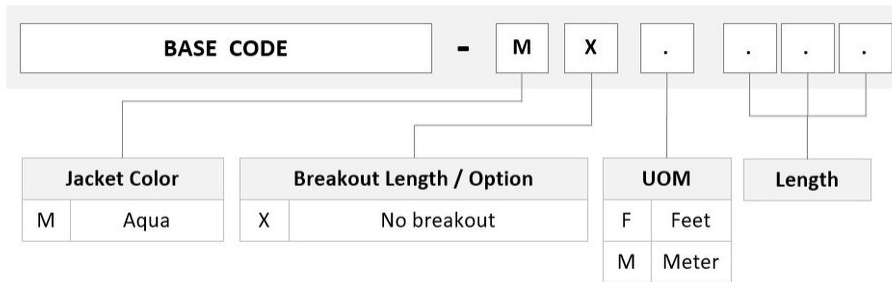

FEXLVLC42

Ordering Tree

Mechanical Specifications

Cable Retention Strength, maximum 11.24 lb @ 0 ° | 4.40 lb @ 90 °

Optical Specifications

Fiber Mode Multimode

Fiber Type OM4, LazrSPEED®

Environmental Specifications

Operating Temperature -10 °C to +60 °C (+14 °F to +140 °F)

Environmental Space Riser

Regulatory Compliance/Certifications

Agency

ANATEL

CHINA-ROHS

ISO 9001:2015

REACH-SVHC

ROHS

UK-ROHS

Classification

Compliant

Below maximum concentration value

Designed, manufactured and/or distributed under this quality management system

Compliant as per SVHC revision on www.commscope.com/ProductCompliance

Compliant

Compliant

Included Products

460125198 - Pre-Radiused LC Connector duplex for 1.6 mm Fiber, multimode
760102517