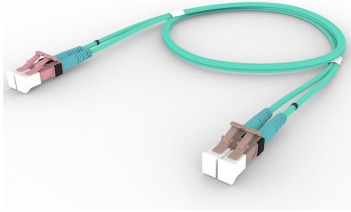

## Base Product

OM4 LC/UPC Keyed Rose to LC/UPC Fiber Patch Cord, 1.6 mm Duplex, Riser

## Product Classification

<b>Regional Availability</b>	Asia   Australia/New Zealand   Europe   Latin America   Middle East /Africa   North America
<b>Portfolio</b>	CommScope®
<b>Product Type</b>	Fiber patch cord, duplex
<b>Product Brand</b>	SYSTIMAX InstaPATCH® 360
<b>Product Series</b>	FEX
<b>Ordering Note</b>	For lengths greater than 999 ft (304 m), orders must be in meters   Minimum length may vary based on cable configuration