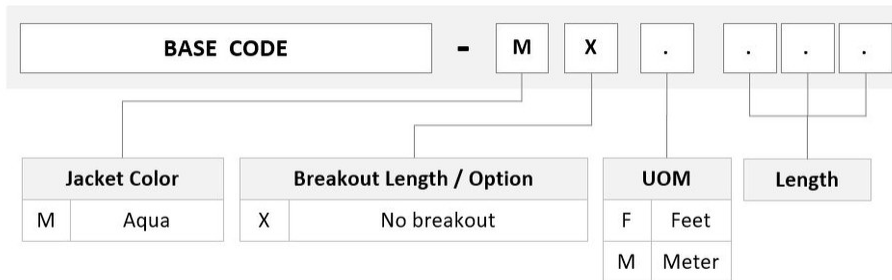

FEXL9LC42

Ordering Tree

Mechanical Specifications

Cable Retention Strength, maximum 11.24 lb @ 0 ° | 4.40 lb @ 90 °

Optical Specifications

Fiber Mode Multimode

Fiber Type OM4, LazrSPEED®

Environmental Specifications

Operating Temperature -10 °C to +60 °C (+14 °F to +140 °F)

Environmental Space Riser

Regulatory Compliance/Certifications

Agency	Classification
ANATEL	Compliant
CHINA-ROHS	Below maximum concentration value
ISO 9001:2015	Designed, manufactured and/or distributed under this quality management system
REACH-SVHC	Compliant as per SVHC revision on www.commscope.com/ProductCompliance
ROHS	Compliant
UK-ROHS	Compliant

Included Products

460125198	-	Pre-Radiused LC Connector duplex for 1.6 mm Fiber, multimode
760102483