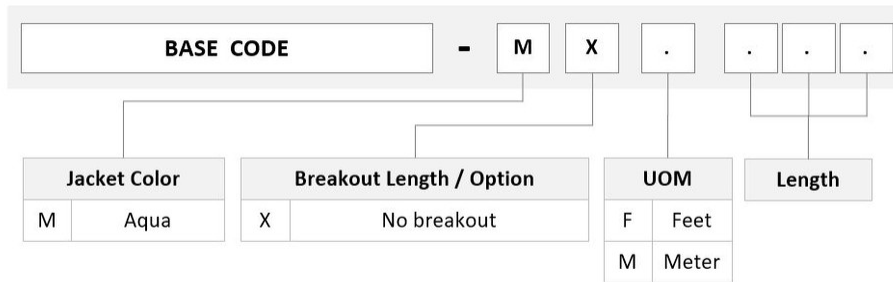

FEXL5L542

Base Product

OM4 LC/UPC Keyed Orange to LC/UPC Keyed Orange Fiber Patch Cord, 1.6 mm Duplex, Riser

Product Classification

Regional Availability	Asia Australia/New Zealand Europe Latin America Middle East /Africa North America
Portfolio	CommScope®
Product Type	Fiber patch cord, duplex
Product Brand	SYSTIMAX InstaPATCH® 360
Product Series	FEX
Ordering Note	For lengths greater than 999 ft (304 m), orders must be in meters Minimum length may vary based on cable configuration

General Specifications

Color, boot A	Aqua
Color, connector A	Orange
Color, boot B	Aqua
Color, connector B	Orange
Interface, Connector A	LC/UPC
Interface Feature, connector A	Keyed
Interface, Connector B	LC/UPC
Interface Feature, connector B	Keyed
Jacket Color	Aqua
Polarity	Method B
Total Fibers, quantity	2

Dimensions

Cable Assembly Length Range (m)	1 – 999
Cable Assembly Length Range (ft)	1 – 999
Diameter Over Jacket	1.6 mm 0.063 in

FEXL5L542

Ordering Tree

Mechanical Specifications

Cable Retention Strength, maximum 11.24 lb @ 0 ° | 4.40 lb @ 90 °