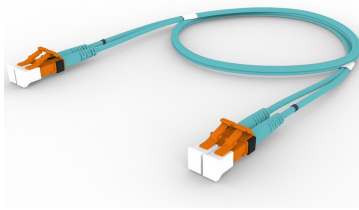

FEXL5L542

Base Product

OM4 LC/UPC Keyed Orange to LC/UPC Keyed Orange Fiber Patch Cord, 1.6 mm Duplex, Riser

Product Classification

Regional Availability	Asia Australia/New Zealand Europe Latin America Middle East /Africa North America
Portfolio	CommScope®
Product Type	Fiber patch cord, duplex
Product Brand	SYSTIMAX InstaPATCH® 360
Product Series	FEX
Ordering Note	For lengths greater than 999 ft (304 m), orders must be in meters Minimum length may vary based on cable configuration

General Specifications

Color, boot A	Aqua
Color, connector A	Orange
Color, boot B	Aqua
Color, connector B	Orange
Interface, Connector A	LC/UPC
Interface Feature, connector A	Keyed
Interface, Connector B	LC/UPC
Interface Feature, connector B	Keyed
Jacket Color	Aqua
Polarity	Method B
Total Fibers, quantity	2

Dimensions

Cable Assembly Length Range (m)	1 – 999
Cable Assembly Length Range (ft)	1 – 999
Diameter Over Jacket	1.6 mm 0.063 in

FEXL5L542

Ordering Tree

Mechanical Specifications

Cable Retention Strength, maximum 11.24 lb @ 0 ° | 4.40 lb @ 90 °