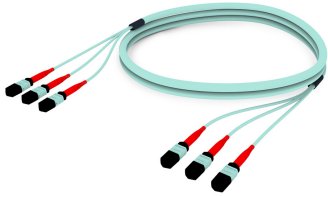

AJX2X2PBK

Base Product

OM4 MPO24 (Pinned) to MPO24 (Unpinned), Fiber Trunk Cable Assembly, 72-Fiber, Method A, Low Smoke Zero Halogen

Product Classification

Regional Availability

Asia | Australia/New Zealand | China | Europe | India | Latin America | Middle East/Africa | North America

Portfolio

CommScope®

Product Type

Fiber trunk cable assembly

Ordering Note

For lengths greater than 999 ft (304 m), orders must be in meters | Minimum length may vary based on cable configuration

General Specifications

Color, boot A

Red

Color, connector A

Aqua

Color, boot B

Red

Color, connector B

Aqua

Construction Type

Stranded

Furcation Color

Aqua

Interface, Connector A

MPO-24/UPC Male

Interface, Connector B

MPO-24/UPC Female