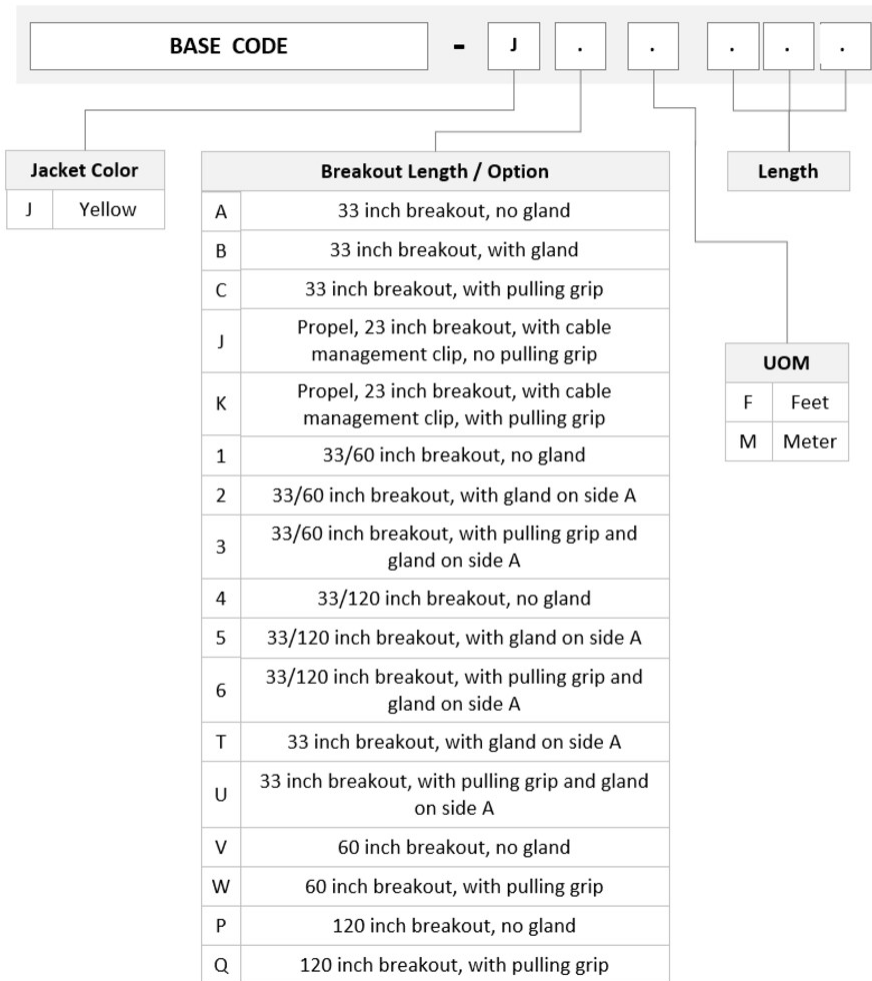

AJGMPMPCL

Ordering Tree

Optical Specifications

Fiber Mode	Singlemode
Fiber Type	G.657.A2, TeraSPEED®

Environmental Specifications

Operating Temperature	-10 °C to +60 °C (+14 °F to +140 °F)
EN50575 CPR Cable EuroClass Fire Performance	Dca
Environmental Space	Dual Rated LSZH/Riser | Indoor

Regulatory Compliance/Certifications