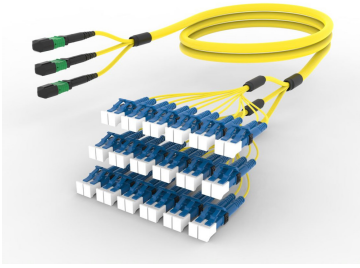

## Base Product

Ultra Low Loss Singlemode, MPO8 (Unpinned) to LC/UPC Uniboot, Fiber Extension Cable Assembly, 24-Fiber, Plenum

## Product Classification

<b>Regional Availability</b>	Australia/New Zealand   Europe   Latin America   Middle East/Africa   North America
<b>Portfolio</b>	CommScope®
<b>Product Type</b>	Fiber array cable assembly
<b>Product Brand</b>	SYSTIMAX ULL
<b>Ordering Note</b>	For additional jacket colors, please contact a CommScope Sales Representative   For lengths greater than 999 ft (304 m), orders must be in meters   Minimum length may vary based on cable configuration

## General Specifications

<b>Color, boot A</b>	Black
<b>Color, connector A</b>	Green
<b>Color, boot B</b>	Blue
<b>Color, connector B</b>	Blue
<b>Construction Type</b>	Stranded
<b>Furcation Color</b>	Yellow
<b>Interface, Connector A</b>	MPO-08/APC Female
<b>Interface, Connector B</b>	LC/UPC
<b>Interface Feature, connector B</b>	Uniboot
<b>Jacket Color</b>	Yellow
<b>Polarity</b>	Method B Enhanced (ULL)
<b>Total Fibers, quantity</b>	24