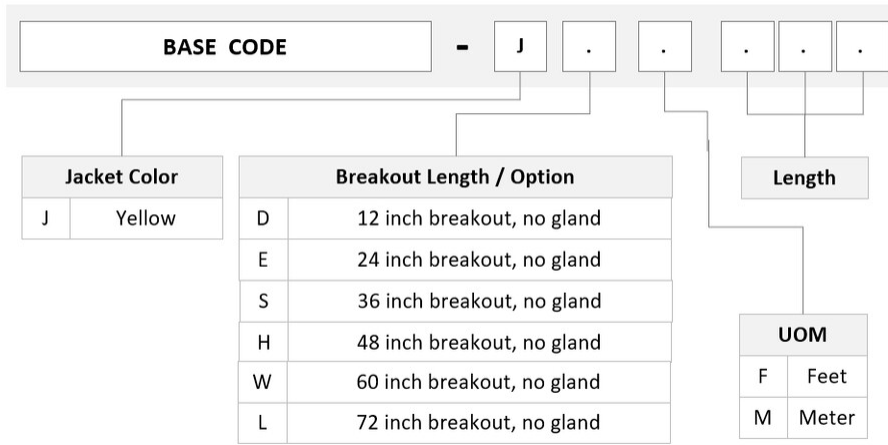

UQGQPLUHF

Ordering Tree

Mechanical Specifications

Cable Retention Strength, maximum 11.24 lb @ 0 ° | 4.40 lb @ 90 °

Optical Specifications

Fiber Mode Singlemode

Fiber Type G.657.A2, TeraSPEED®

Environmental Specifications

Operating Temperature -10 °C to +60 °C (+14 °F to +140 °F)

Environmental Space Indoor | Plenum

Regulatory Compliance/Certifications

Agency	Classification
ANATEL	Compliant
CHINA-ROHS	Above maximum concentration value
ISO 9001:2015	Designed, manufactured and/or distributed under this quality management system
REACH-SVHC	Compliant as per SVHC revision on www.commscope.com/ProductCompliance
ROHS	Compliant/Exempted
UK-ROHS	Compliant/Exempted