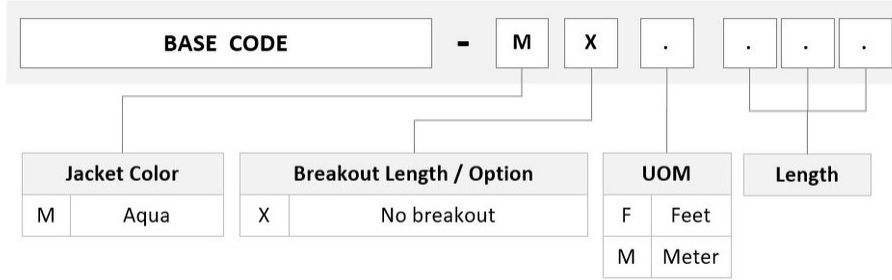

Aqua

Polarity

Pairs, flipped

Total Fibers, quantity

2

Dimensions

Cable Assembly Length Range (m)

1 – 999

Cable Assembly Length Range (ft)

1 – 999

Diameter Over Jacket

1.6 mm | 0.063 in

Ordering Tree

FDXSCSC42

Mechanical Specifications

Cable Retention Strength, maximum 11.24 lb @ 0 ° | 4.40 lb @ 90 °