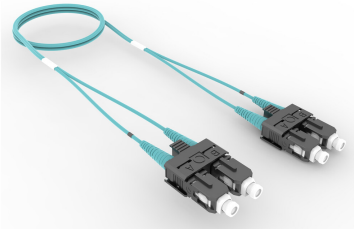

FDXSCSC42

Base Product

OM4 SC/UPC to SC/UPC, Fiber Patch Cord, 1.6 mm Duplex, Plenum

Product Classification

Regional Availability

Asia | Australia/New Zealand | China | Europe | India | Latin America | Middle East/Africa | North America

Portfolio

CommScope®

Product Type

Fiber patch cord, duplex

Product Brand

SYSTIMAX InstaPATCH® 360

Product Series

FDX

Ordering Note

For lengths greater than 999 ft (304 m), orders must be in meters | Minimum length may vary based on cable configuration

General Specifications

Color, boot A

Aqua

Color, connector A

Black

Color, boot B

Aqua

Color, connector B

Black

Interface, Connector A

SC/UPC

Interface, Connector B

SC/UPC

Jacket Color