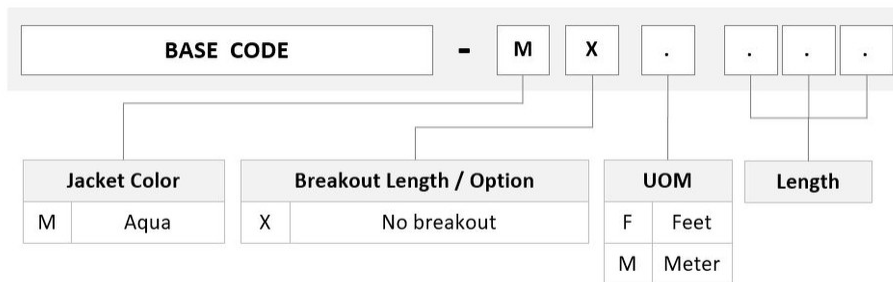

FDXLVSC42

Base Product

OM4 LC/UPC Keyed Violet to SC/UPC Fiber Patch Cord, 1.6 mm Duplex, Plenum

Product Classification

Regional Availability	Asia Australia/New Zealand Europe Latin America Middle East /Africa North America
Portfolio	CommScope®
Product Type	Fiber patch cord, duplex
Product Brand	SYSTIMAX InstaPATCH® 360
Product Series	FDX
Ordering Note	For lengths greater than 999 ft (304 m), orders must be in meters Minimum length may vary based on cable configuration

General Specifications

Color, boot A	Aqua
Color, connector A	Violet
Color, boot B	Aqua
Color, connector B	Beige
Interface, Connector A	LC/UPC
Interface Feature, connector A	Keyed
Interface, Connector B	SC/UPC
Jacket Color	Aqua
Polarity	Method B
Total Fibers, quantity	2

Dimensions

Cable Assembly Length Range (m)	1 – 999
Cable Assembly Length Range (ft)	1 – 999
Diameter Over Jacket	1.6 mm 0.063 in

FDXLVSC42

Ordering Tree

Mechanical Specifications

Cable Retention Strength, maximum 11.24 lb @ 0 ° | 4.40 lb @ 90 °