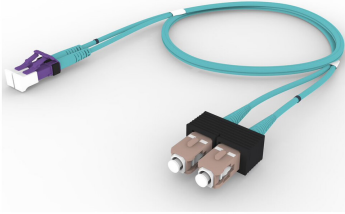

FDXLVSC42

Base Product

OM4 LC/UPC Keyed Violet to SC/UPC Fiber Patch Cord, 1.6 mm Duplex, Plenum

Product Classification

Regional Availability	Asia Australia/New Zealand Europe Latin America Middle East /Africa North America
Portfolio	CommScope®
Product Type	Fiber patch cord, duplex
Product Brand	SYSTIMAX InstaPATCH® 360
Product Series	FDX
Ordering Note	For lengths greater than 999 ft (304 m), orders must be in meters Minimum length may vary based on cable configuration

General Specifications

Color, boot A	Aqua
Color, connector A	Violet
Color, boot B	Aqua
Color, connector B	Beige
Interface, Connector A	LC/UPC
Interface Feature, connector A	Keyed
Interface, Connector B	SC/UPC
Jacket Color	Aqua
Polarity	Method B
Total Fibers, quantity	2

Dimensions

Cable Assembly Length Range (m)	1 – 999
Cable Assembly Length Range (ft)	1 – 999
Diameter Over Jacket	1.6 mm 0.063 in

FDXLVSC42

Ordering Tree

Mechanical Specifications

Cable Retention Strength, maximum 11.24 lb @ 0 ° | 4.40 lb @ 90 °

Agency

ANATEL

ISO 9001:2015

Classification

Compliant

Designed, manufactured and/or distributed under this quality management system

Included Products

- 460125750 – LazrSPEED® Pre-Radiused SC Connector for 1.6 mm Fiber Cordage, Duplex, multimode
- 760102517 – LazrSPEED®, OptiSPEED® Pre-Radiused Keyed LC Connector for 1.6 mm Fiber, duplex multimode, violet
- MDC-LCR-16-KVI
- P-002-ZC-5K-F16 – Fiber indoor cable, LazrSPEED® 1.6 mm Plenum Zipcord, Multimode OM4, Feet jacket marking