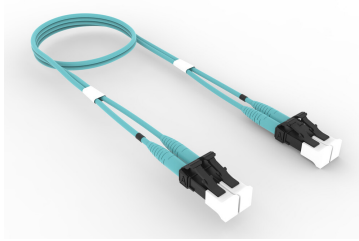

## Base Product

OM4 LC/UPC to LC/UPC, Fiber Patch Cord, 1.6 mm Duplex, Plenum