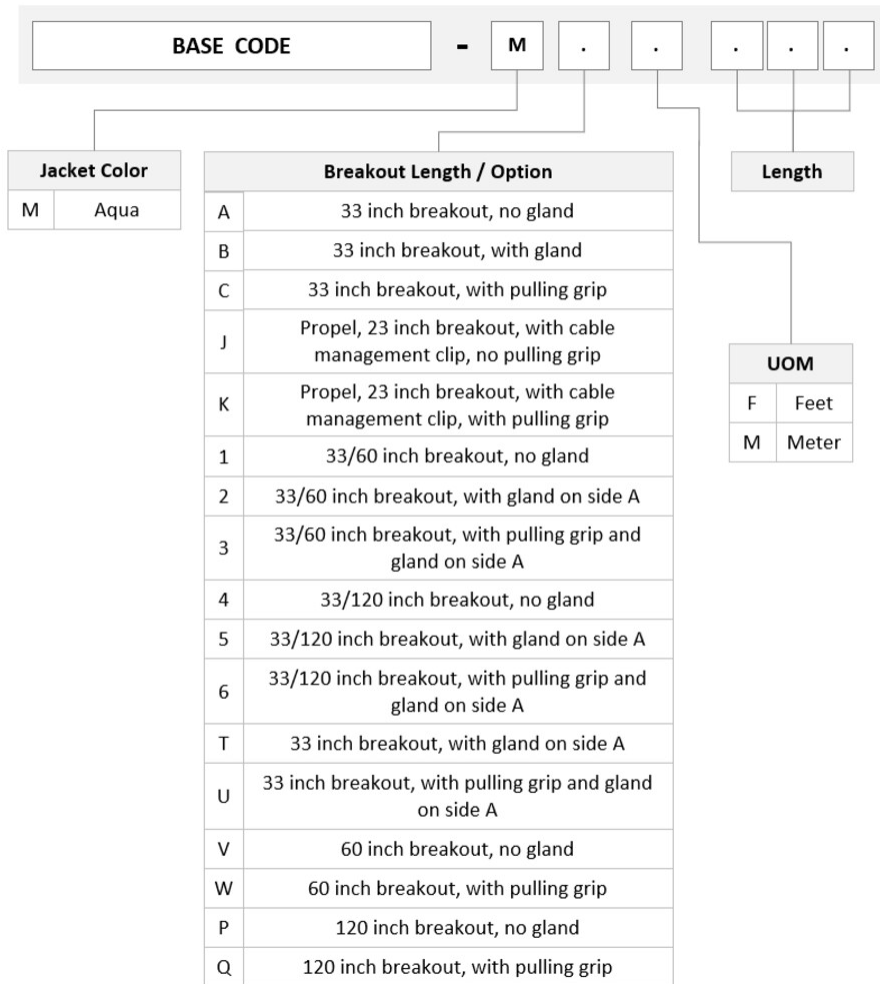

AGX2X2XBF

Mechanical Specifications

Cable Retention Strength, maximum 11.24 lb @ 0 ° | 4.40 lb @ 90 °

Optical Specifications

Fiber Mode Multimode

Fiber Type OM4, LazrSPEED®

Environmental Specifications

Operating Temperature -10 °C to +60 °C (+14 °F to +140 °F)

Environmental Space Indoor | Plenum

Regulatory Compliance/Certifications