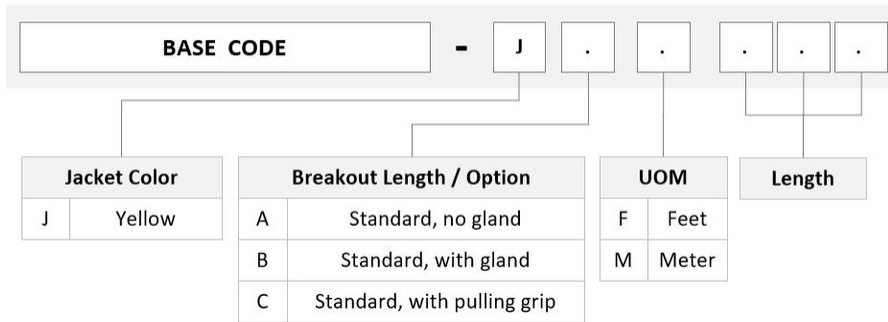

General Specifications

Color, boot A	Black
Color, connector A	Green
Color, boot B	Black
Color, connector B	Green
Construction Type	Stranded
Furcation Color	Yellow
Interface, Connector A	MPO-12/APC Male
Interface, Connector B	MPO-12/APC Female
Jacket Color	Yellow
Polarity	Method A
Fibers per Subunit, quantity	12
Total Fibers, quantity	24

Dimensions

Cable Assembly Length Range (m)	3 – 999
Cable Assembly Length Range (ft)	10 – 999

A3GMXMPAF

Ordering Tree

Mechanical Specifications

Cable Retention Strength, maximum 11.24 lb @ 0 ° | 4.40 lb @ 90 °