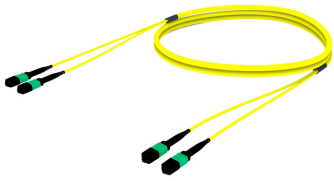

A3GMXMPAF

Base Product

Singlemode MPO12 (Pinned) to MPO12 (Unpinned), Fiber Trunk Cable Assembly, 24-Fiber, B2ca, Method A, Low Smoke Zero Halogen

This product will be discontinued on: April 30, 2024

Product Classification

Regional Availability	Europe
Portfolio	CommScope®
Product Type	Fiber trunk cable assembly
Ordering Note	For lengths greater than 999 ft (304 m), orders must be in meters Minimum length may vary based on cable configuration

General Specifications

Color, boot A	Black
Color, connector A	Green
Color, boot B	Black
Color, connector B	Green
Construction Type	Stranded
Furcation Color	Yellow
Interface, Connector A	MPO-12/APC Male
Interface, Connector B	MPO-12/APC Female
Jacket Color	Yellow
Polarity	Method A
Fibers per Subunit, quantity	12
Total Fibers, quantity	24

Dimensions

Cable Assembly Length Range (m)	3 – 999
Cable Assembly Length Range (ft)	10 – 999

A3GMXMPAF

Ordering Tree

Mechanical Specifications

Cable Retention Strength, maximum 11.24 lb @ 0 ° | 4.40 lb @ 90 °