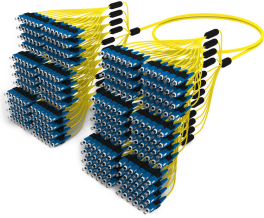

Base Product

Ultra Low Loss ULL TeraSPEED® SC/UPC to SC/UPC Ruggedized fanout Cable, 144-Fiber, Plenum, 12 fiber PmP 2.0 mm Dca

Product Classification

Regional Availability	Asia Australia/New Zealand Europe Latin America Middle East/Africa North America
Portfolio	CommScope®
Product Type	Ruggedized fanout
Product Brand	SYSTIMAX ULL
Ordering Note	For additional jacket colors, please contact a CommScope Sales Representative For lengths greater than 999 ft (304 m), orders must be in meters Minimum length may vary based on cable configuration

General Specifications

Color, boot A	Blue
Color, connector A	Green
Color, boot B	Blue
Color, connector B	Blue
Construction Type	Stranded
Furcation Color	Yellow
Interface, Connector A	SC/UPC
Interface Feature, connector A	ULL
Interface, Connector B	SC/UPC
Interface Feature, connector B	ULL
Jacket Color	Yellow
Fibers per Subunit, quantity	12
Total Fibers, quantity	144

Dimensions

Cable Assembly Length Range (m)	3 – 305
Cable Assembly Length Range (ft)	10 – 999

Ordering Tree

Optical Specifications

Fiber Mode	Singlemode
Fiber Type	G.657.A2, TeraSPEED®

Environmental Specifications