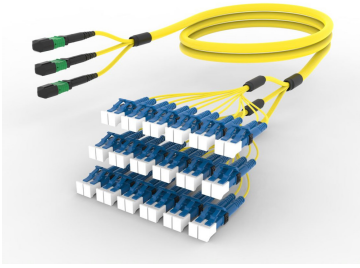

## Base Product

Ultra Low Loss ULL TeraSPEED® MPO(Pinned) to LC/UPC Ruggedized fanout Cable, 36-Fiber, Plenum, 12 fiber PmP 2.0 mm Dca

### Cable Assembly Length Range (m)

3 – 999