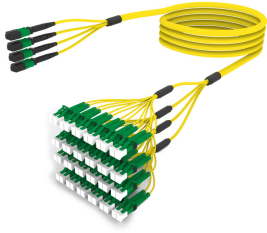

ULGMXLACH

Base Product

Ultra Low Loss ULL TeraSPEED® MPO(Pinned) to LC/APC Ruggedized fanout Cable, 48-Fiber, Plenum, 12 fiber PmP 2.0 mm Dca

Product Classification

Regional Availability	Asia Australia/New Zealand Europe Latin America Middle East/Africa North America
Portfolio	CommScope®
Product Type	Ruggedized fanout
Product Brand	SYSTIMAX ULL
Ordering Note	For additional jacket colors, please contact a CommScope Sales Representative For lengths greater than 999 ft (304 m), orders must be in meters Minimum length may vary based on cable configuration

General Specifications

Color, boot A	Black
Color, connector A	Green
Color, boot B	Green
Color, connector B	Green
Construction Type	Stranded
Furcation Color	Yellow
Interface, Connector A	MPO-12/APC Male
Interface, Connector B	LC/APC
Interface Feature, connector B	ULL
Jacket Color	Yellow
Polarity	Method B Enhanced (ULL)
Fibers per Subunit, quantity	12
Total Fibers, quantity	48

Dimensions

Cable Assembly Length Range (m)	3 – 999
Cable Assembly Length Range (ft)	10 – 999

ULGMXLACH

Ordering Tree

Optical Specifications

Fiber Mode	Singlemode
Fiber Type	G.657.A2, TeraSPEED®

Environmental Specifications