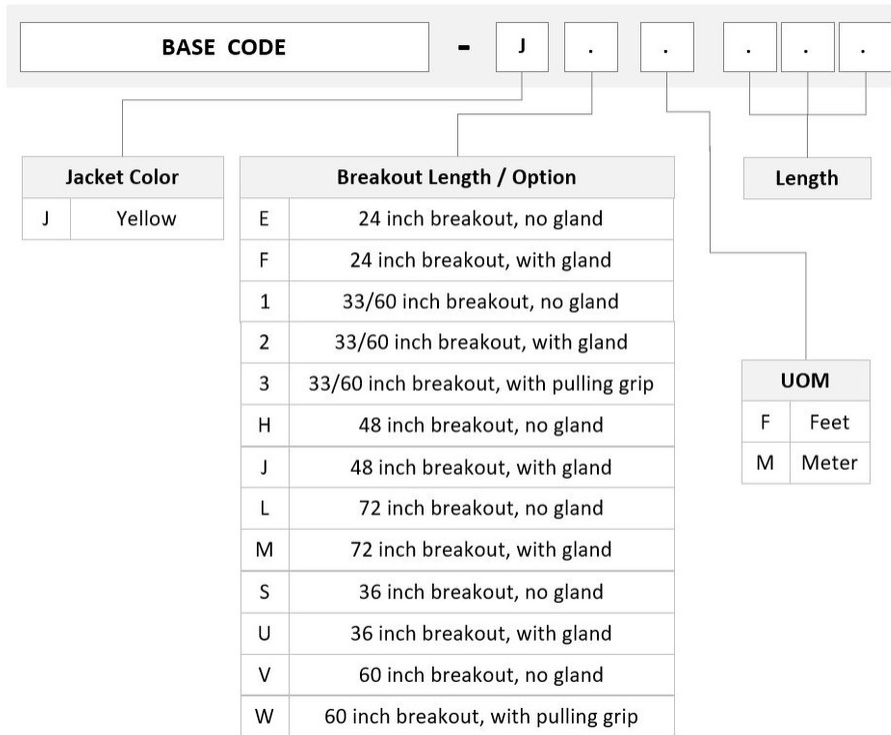

General Specifications

Color, boot A	Black
Color, connector A	Green
Color, boot B	Green
Color, connector B	Green
Construction Type	Stranded
Furcation Color	Yellow
Interface, Connector A	MPO-12/APC Male
Interface, Connector B	LC/APC
Interface Feature, connector B	ULL
Jacket Color	Yellow
Polarity	Method B Enhanced (ULL)
Fibers per Subunit, quantity	12
Total Fibers, quantity	48

Dimensions

Cable Assembly Length Range (m)	3 – 999
Cable Assembly Length Range (ft)	10 – 999

ULGMXLACH

Ordering Tree

Optical Specifications

Fiber Mode	Singlemode
Fiber Type	G.657.A2, TeraSPEED®

Environmental Specifications