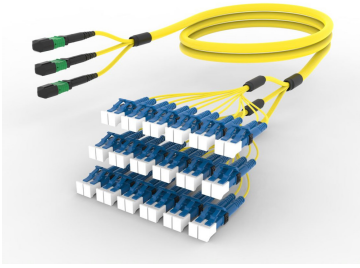

ULGMPLGCC

Base Product

Ultra Low Loss ULL TeraSPEED® MPO(Unpinned) to LC/APC G B Ruggedized fanout Cable, 36-Fiber, Plenum, 12 fiber PmP 2.0 mm Dca

Product Classification

Regional Availability

Asia | Australia/New Zealand | Europe | Latin America | Middle East/Africa | North America

Portfolio

CommScope®

Product Type

Ruggedized fanout

Product Brand

SYSTIMAX ULL

Ordering Note

For additional jacket colors, please contact a CommScope Sales Representative | For lengths greater than 999 ft (304 m), orders must be in meters | Minimum length may vary based on cable configuration

Green

Construction Type

Stranded

Furcation Color

Yellow

Interface, Connector A

MPO-12/APC Female

Interface, Connector B

LC/APC

Interface Feature, connector B

Grade B performance

Jacket Color

Yellow

Polarity

Method B Enhanced (ULL)

Fibers per Subunit, quantity