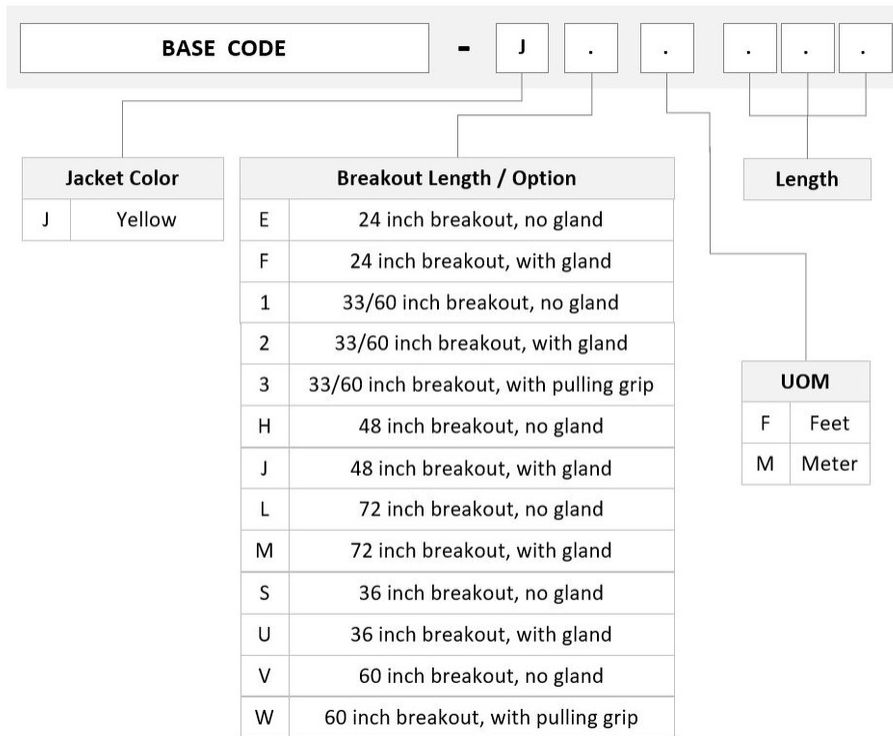

ULGMPLGCC

Cable Assembly Length Range (ft)

10 – 999

Ordering Tree

Optical Specifications

Fiber Mode

Singlemode

Fiber Type

G.657.A2, TeraSPEED®

Environmental Specifications

Operating Temperature

-10 °C to +60 °C (+14 °F to +140 °F)

EN50575 CPR Cable EuroClass Fire Performance

Dca

Environmental Space

Indoor | Plenum

Regulatory Compliance/Certifications

Agency

Classification

ANATEL

Compliant

CHINA-ROHS

Below maximum concentration value