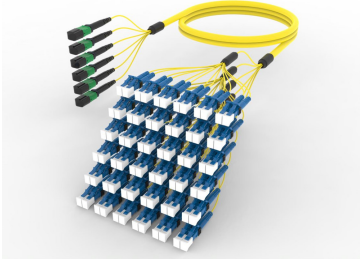

ULGMPLFCK

Base Product

Ultra Low Loss ULL TeraSPEED® MPO(Unpinned) to LC/UPC G B Ruggedized fanout Cable, 72-Fiber, Plenum, 12 fiber PmP 2.0 mm Dca

Product Classification

Regional Availability

Asia | Australia/New Zealand | Europe | Latin America | Middle East/Africa | North America

Portfolio

CommScope®

Product Type

Ruggedized fanout

Product Brand

SYSTIMAX ULL

Ordering Note

For additional jacket colors, please contact a CommScope Sales Representative | For lengths greater than 999 ft (304 m), orders must be in meters | Minimum length may vary based on cable configuration

Blue

Construction Type

Stranded

Furcation Color

Yellow

Interface, Connector A

MPO-12/APC Female

Interface, Connector B

LC/UPC

Interface Feature, connector B

Grade B performance

Jacket Color

Yellow

Polarity

Method B Enhanced (ULL)

Fibers per Subunit, quantity