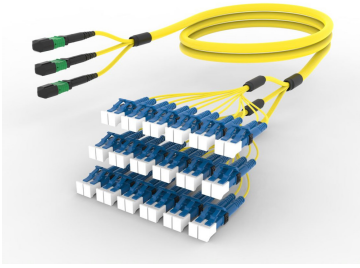

ULGMPLCCG

Base Product

Ultra Low Loss ULL TeraSPEED® MPO(Unpinned) to LC/UPC Ruggedized fanout Cable, 36-Fiber, Plenum, 12 fiber PmP 2.0 mm Dca

Product Classification

Regional Availability

Asia | Australia/New Zealand | Europe | Latin America | Middle East/Africa | North America

Portfolio

CommScope®

Product Type

Ruggedized fanout

Product Brand

SYSTIMAX ULL

Ordering Note

For additional jacket colors, please contact a CommScope Sales Representative | For lengths greater than 999 ft (304 m), orders must be in meters | Minimum length may vary based on cable configuration

Blue

Construction Type

Stranded

Furcation Color

Yellow

Interface, Connector A

MPO-12/APC Female

Interface, Connector B

LC/UPC

Interface Feature, connector B

ULL

Jacket Color

Yellow

Polarity

Method B Enhanced (ULL)

Fibers per Subunit, quantity