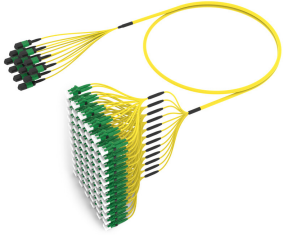

ULGMPLACM

Base Product

Ultra Low Loss ULL TeraSPEED® MPO(Unpinned) to LC/APC Ruggedized fanout Cable, 144-Fiber, Plenum, 12 fiber PmP 2.0 mm Dca

Product Classification

Regional Availability	Asia Australia/New Zealand Europe Latin America Middle East/Africa North America
Portfolio	CommScope®
Product Type	Ruggedized fanout
Product Brand	SYSTIMAX ULL
Ordering Note	For additional jacket colors, please contact a CommScope Sales Representative For lengths greater than 999 ft (304 m), orders must be in meters Minimum length may vary based on cable configuration

General Specifications

Color, boot A	Black
Color, connector A	Green
Color, boot B	Green
Color, connector B	Green
Construction Type	Stranded
Furcation Color	Yellow
Interface, Connector A	MPO-12/APC Female
Interface, Connector B	LC/APC
Interface Feature, connector B	ULL
Jacket Color	Yellow
Polarity	Method B Enhanced (ULL)
Fibers per Subunit, quantity	12
Total Fibers, quantity	144

Dimensions

Cable Assembly Length Range (m)	3 – 999
Cable Assembly Length Range (ft)	10 – 999

ULGMPLACM

Ordering Tree

Optical Specifications

Fiber Mode	Singlemode
Fiber Type	G.657.A2, TeraSPEED®

Environmental Specifications