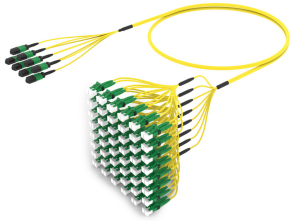

## Base Product

Ultra Low Loss ULL TeraSPEED® MPO(Unpinned) to LC/APC Ruggedized fanout Cable, 96-Fiber, Plenum, 12 fiber PmP 2.0 mm Dca

## Product Classification

<b>Regional Availability</b>	Asia   Australia/New Zealand   Europe   Latin America   Middle East/Africa   North America
<b>Portfolio</b>	CommScope®
<b>Product Type</b>	Ruggedized fanout
<b>Product Brand</b>	SYSTIMAX ULL
<b>Ordering Note</b>	For additional jacket colors, please contact a CommScope Sales Representative   For lengths greater than 999 ft (304 m), orders must be in meters   Minimum length may vary based on cable configuration

## General Specifications

<b>Color, boot A</b>	Black
<b>Color, connector A</b>	Green
<b>Color, boot B</b>	Green
<b>Color, connector B</b>	Green
<b>Construction Type</b>	Stranded
<b>Furcation Color</b>	Yellow
<b>Interface, Connector A</b>	MPO-12/APC Female
<b>Interface, Connector B</b>	LC/APC
<b>Interface Feature, connector B</b>	ULL
<b>Jacket Color</b>	Yellow
<b>Polarity</b>	Method B Enhanced (ULL)
<b>Fibers per Subunit, quantity</b>	12
<b>Total Fibers, quantity</b>	96