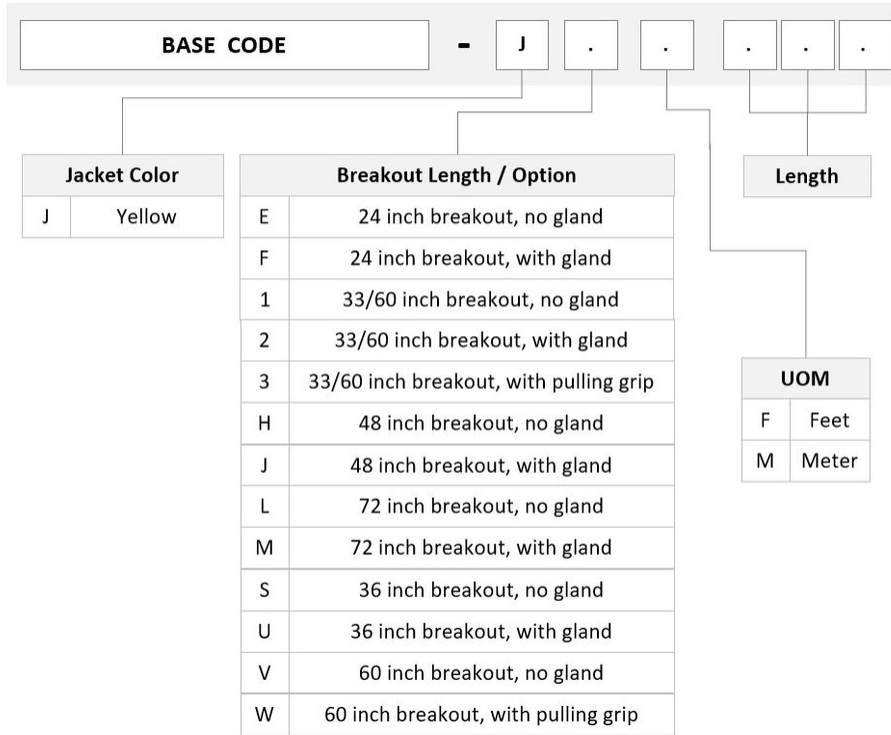

ULGLFLFCK

Ordering Tree

Optical Specifications

Fiber Mode	Singlemode
Fiber Type	G.657.A2, TeraSPEED®

Environmental Specifications

Operating Temperature	-10 °C to +60 °C (+14 °F to +140 °F)
EN50575 CPR Cable EuroClass Fire Performance	Dca
Environmental Space	Indoor | Plenum

Regulatory Compliance/Certifications

Agency	Classification
ANATEL	Compliant
CHINA-ROHS	Below maximum concentration value