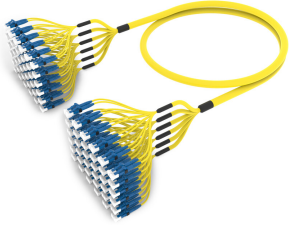

## Base Product

Ultra Low Loss ULL TeraSPEED® LC/UPC G B to LC/UPC G B Ruggedized fanout Cable, 72-Fiber, Plenum, 12 fiber PmP 2.0 mm Dca

## Product Classification

<b>Regional Availability</b>	Asia   Australia/New Zealand   Europe   Latin America   Middle East/Africa   North America
<b>Portfolio</b>	CommScope®
<b>Product Type</b>	Ruggedized fanout
<b>Product Brand</b>	SYSTIMAX ULL
<b>Ordering Note</b>	For additional jacket colors, please contact a CommScope Sales Representative   For lengths greater than 999 ft (304 m), orders must be in meters   Minimum length may vary based on cable configuration

## General Specifications

<b>Color, boot A</b>	Blue
<b>Color, connector A</b>	Green
<b>Color, boot B</b>	Blue
<b>Color, connector B</b>	Blue
<b>Construction Type</b>	Stranded
<b>Furcation Color</b>	Yellow
<b>Interface, Connector A</b>	LC/UPC
<b>Interface Feature, connector A</b>	Grade B performance
<b>Interface, Connector B</b>	LC/UPC
<b>Interface Feature, connector B</b>	Grade B performance
<b>Jacket Color</b>	Yellow
<b>Fibers per Subunit, quantity</b>	12
<b>Total Fibers, quantity</b>	72