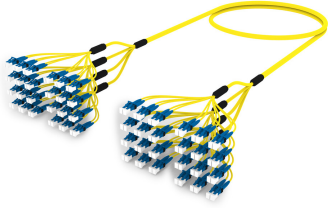

## Base Product

Ultra Low Loss ULL TeraSPEED® LC/UPC to LC/UPC Ruggedized fanout Cable, 48-Fiber, Plenum, 12 fiber PmP 2.0 mm Dca

## Product Classification

<b>Regional Availability</b>	Asia   Australia/New Zealand   Europe   Latin America   Middle East/Africa   North America
<b>Portfolio</b>	CommScope®
<b>Product Type</b>	Ruggedized fanout
<b>Product Brand</b>	SYSTIMAX ULL
<b>Ordering Note</b>	For additional jacket colors, please contact a CommScope Sales Representative   For lengths greater than 999 ft (304 m), orders must be in meters   Minimum length may vary based on cable configuration

## General Specifications

<b>Color, boot A</b>	Blue
<b>Color, connector A</b>	Blue
<b>Color, boot B</b>	Blue
<b>Color, connector B</b>	Blue
<b>Construction Type</b>	Stranded
<b>Furcation Color</b>	Yellow
<b>Interface, Connector A</b>	LC/UPC
<b>Interface Feature, connector A</b>	ULL
<b>Interface, Connector B</b>	LC/UPC
<b>Interface Feature, connector B</b>	ULL
<b>Jacket Color</b>	Yellow
<b>Fibers per Subunit, quantity</b>	12
<b>Total Fibers, quantity</b>	48