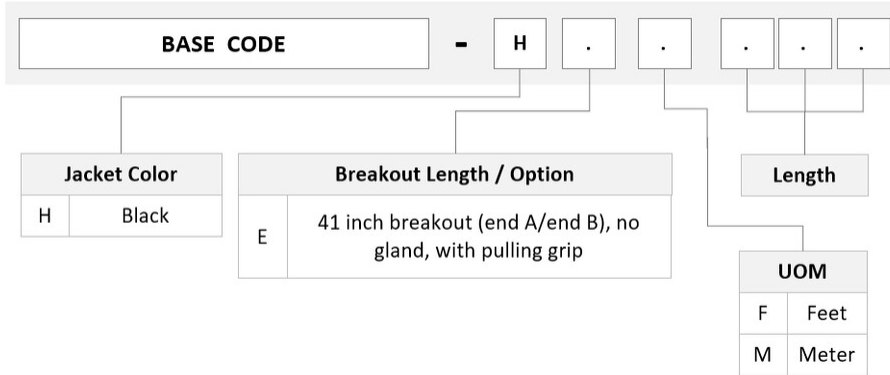

Product Classification

Regional Availability	Asia Australia/New Zealand Europe Latin America Middle East /Africa North America
Portfolio	CommScope®
Product Type	Fiber trunk cable assembly
Product Brand	SYSTIMAX ULL
Ordering Note	For additional jacket colors, please contact a CommScope Sales Representative For lengths greater than 999 ft (304 m), orders must be in meters Minimum length may vary based on cable configuration

General Specifications

Color, boot A	Black
Color, connector A	Green
Construction Type	Armored Rollable ribbon
Furcation Color	Yellow
Interface, Connector A	MPO-12/APC Female
Interface, Connector B	Unterminated
Jacket Color	Black
Polarity	Method B Enhanced (ULL)
Fibers per Subunit, quantity	12
Total Fibers, quantity	432

Dimensions

Breakout Length	33 in
Cable Assembly Length Range (m)	3 – 999
Cable Assembly Length Range (ft)	10 – 999

Ordering Tree

Mechanical Specifications

Cable Retention Strength, maximum 11.24 lb @ 0° | 4.40 lb @ 90°