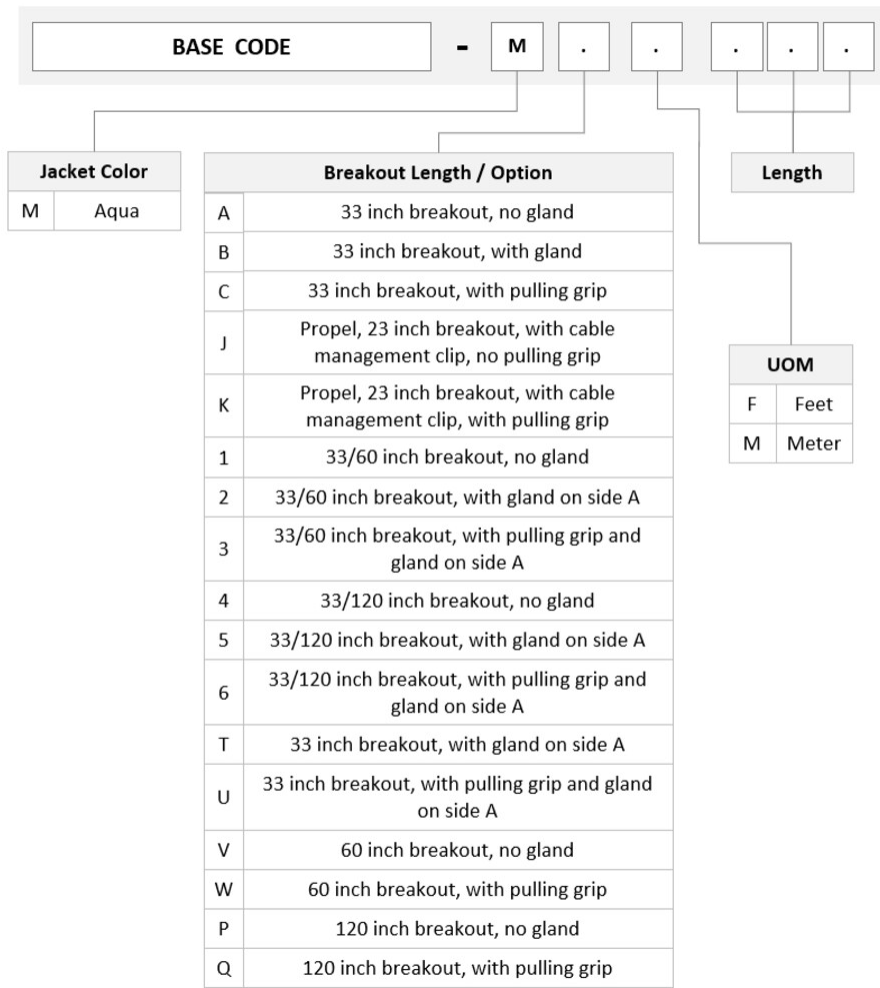

General Specifications

Color, boot A	Black
Color, connector A	Black
Color, boot B	Black
Color, connector B	Black
Construction Type	Stranded
Furcation Color	Aqua
Interface, Connector A	MPO-12/UPC Male
Interface, Connector B	MPO-12/UPC Male
Jacket Color	Aqua
Polarity	Method B Enhanced (ULL)
Fibers per Subunit, quantity	12
Total Fibers, quantity	48

Dimensions

Breakout Length	33 in
Cable Assembly Length Range (m)	3 – 999
Cable Assembly Length Range (ft)	10 – 999

UJXMXMXCH

Ordering Tree

Optical Specifications

Fiber Mode	Multimode
Fiber Type	OM4, LazrSPEED®