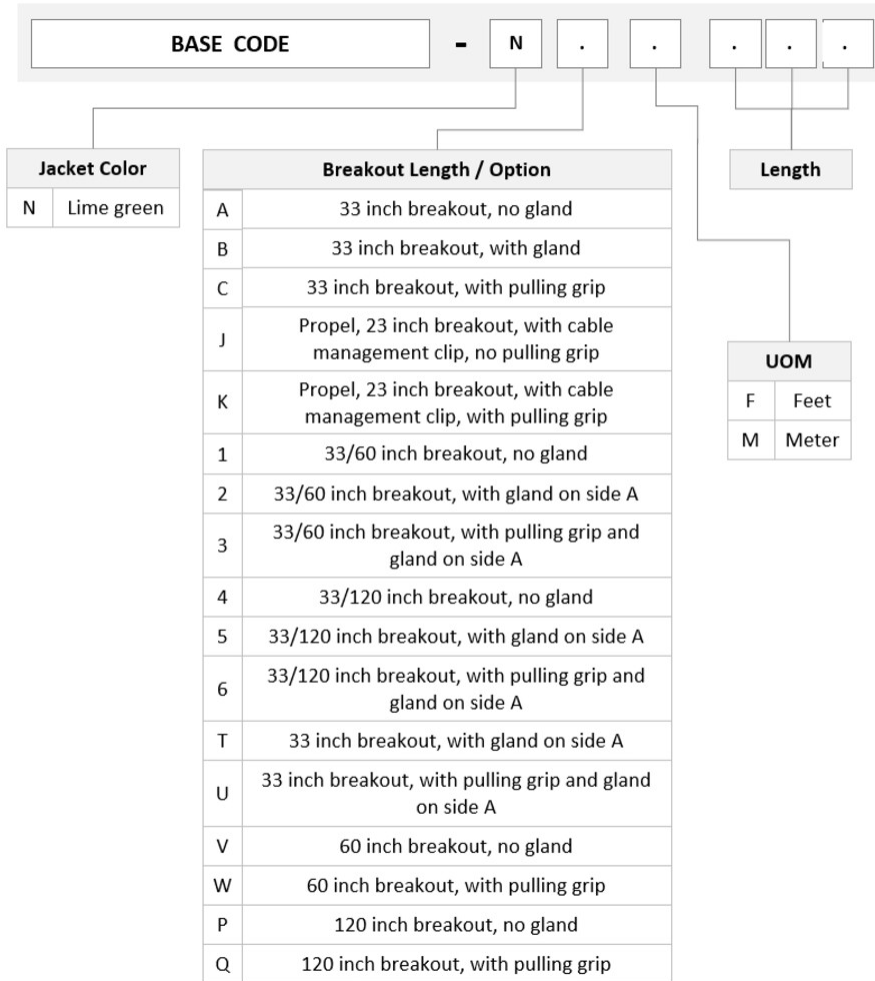

General Specifications

Color, boot A	Red
Color, connector A	Lime green
Color, boot B	Red
Color, connector B	Lime green
Construction Type	Stranded
Furcation Color	Lime green
Interface, Connector A	MPO-24/UPC Female
Interface, Connector B	MPO-24/UPC Male
Jacket Color	Lime green
Polarity	Method B Enhanced (ULL)
Fibers per Subunit, quantity	24
Total Fibers, quantity	48

Dimensions

Breakout Length	33 in
------------------------	-------

UJV2P2XBH

Cable Assembly Length Range (m) 3 – 999
Cable Assembly Length Range (ft) 10 – 999

Ordering Tree

Mechanical Specifications

Cable Retention Strength, maximum 11.24 lb @ 0 ° | 4.40 lb @ 90 °