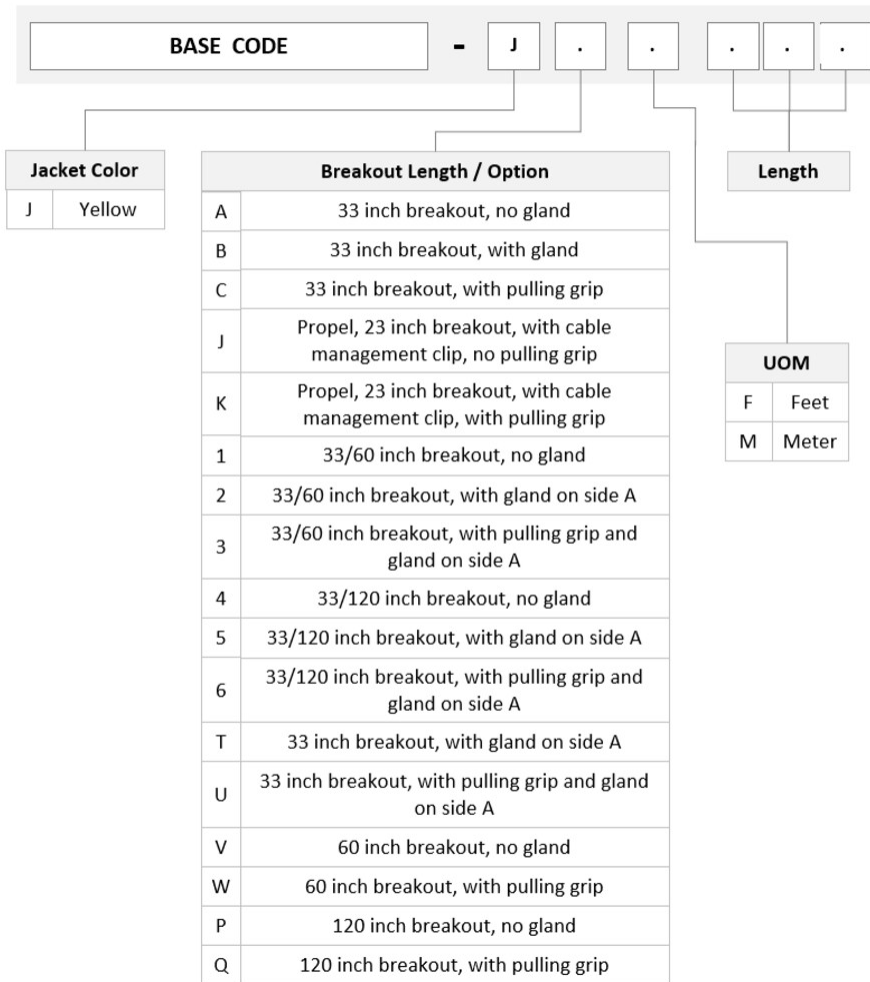

Ordering Tree

Optical Specifications

Fiber Mode

Singlemode

Fiber Type

G.657.A2, TeraSPEED®

Environmental Specifications

Operating Temperature

-10 °C to +60 °C (+14 °F to +140 °F)

EN50575 CPR Cable EuroClass Fire Performance

Dca

Environmental Space

Indoor | Plenum