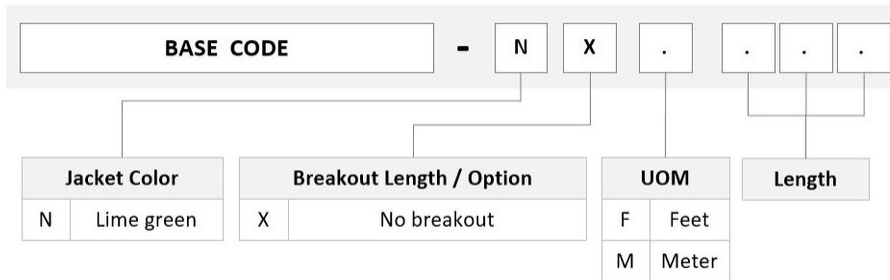

General Specifications

Color, connector A	Beige
Color, connector B	Beige
Interface, Connector A	LC/UPC
Interface Feature, connector A	Uniboot
Interface, Connector B	LC/UPC
Interface Feature, connector B	Uniboot
Jacket Color	Lime green
Total Fibers, quantity	2

Dimensions

Cable Assembly Length Range (m)	1 – 999
Cable Assembly Length Range (ft)	1 – 999
Diameter Over Jacket	2 mm 0.079 in

UDVLULU62

Ordering Tree

Mechanical Specifications

Cable Retention Strength, maximum 11.24 lb @ 0 ° | 4.40 lb @ 90 °