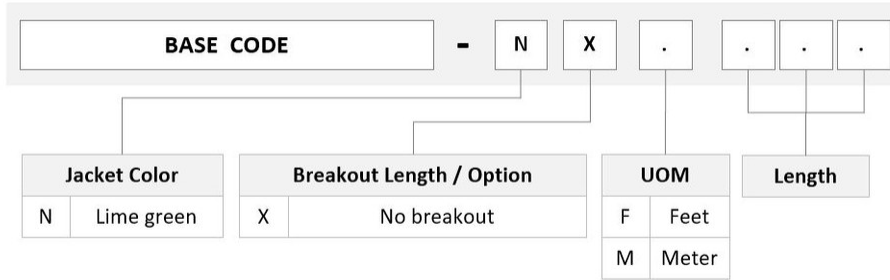

General Specifications

Color, connector A	Beige
Color, connector B	Beige
Interface, Connector A	LC/UPC
Interface, Connector B	LC/UPC
Jacket Color	Lime green
Total Fibers, quantity	1

Dimensions

Cable Assembly Length Range (m)	1 – 999
Cable Assembly Length Range (ft)	1 – 999
Diameter Over Jacket	1.6 mm 0.063 in

Ordering Tree

UDVLC21

Mechanical Specifications

Cable Retention Strength, maximum 11.24 lb @ 0 ° | 4.40 lb @ 90 °

Optical Specifications

Fiber Mode Multimode

Fiber Type OM5, LazrSPEED®

Environmental Specifications