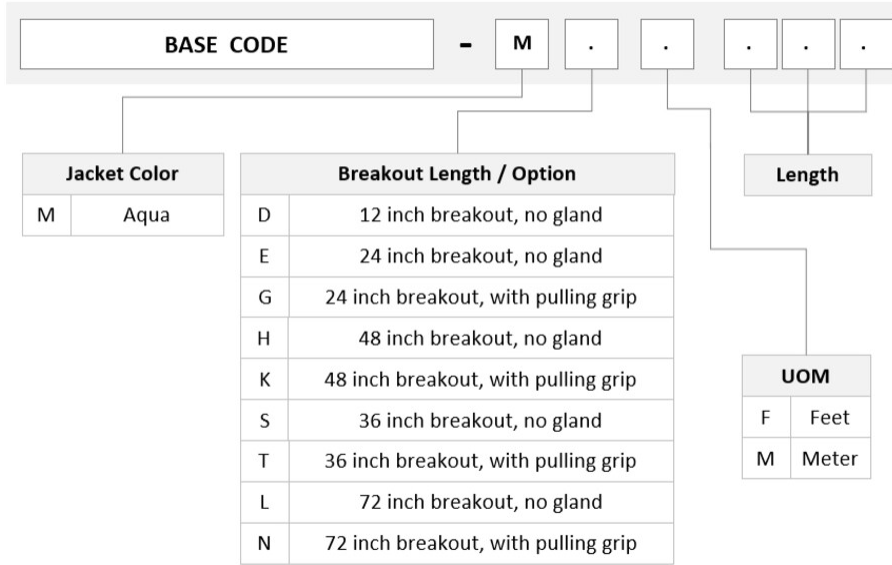

General Specifications

| | |
|-------------------------------|----------------------|
| Cable Glands | No glands |
| Color, connector A | Black |
| Color, connector B | Black |
| Construction Type | Distribution, indoor |
| Interface, Connector A | LC/UPC |
| Interface, Connector B | LC/UPC |
| Total Fibers, quantity | 12 |

Dimensions

| | |
|---|----------|
| Cable Assembly Length Range (m) | 3 – 999 |
| Cable Assembly Length Range (ft) | 10 – 999 |

Ordering Tree

FSXLCLCWD

Mechanical Specifications

Cable Retention Strength, maximum 0.50 lb @ 0° | 0.50 lb @ 90°