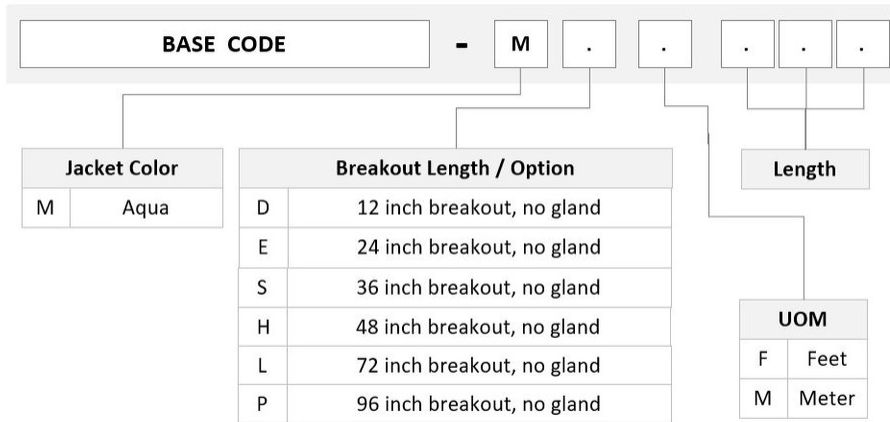

FRXMXMXHF

Base Product

LazrSPEED® 550 OM4, MPO/12(Pinned) to MPO/12(Pinned), 24-Fiber, LSZH array cord

Product Classification

Regional Availability	Asia Australia/New Zealand Europe Latin America Middle East /Africa North America
Portfolio	CommScope®
Product Type	Fiber array cable assembly
Product Brand	SYSTIMAX InstaPATCH® 360
Ordering Note	For additional jacket colors, please contact a CommScope Sales Representative For lengths greater than 999 ft (304 m), orders must be in meters Minimum length may vary based on cable configuration

General Specifications

Color, boot A	Black
Color, connector A	Aqua
Color, boot B	Black
Color, connector B	Aqua
Construction Type	Stranded
Furcation Color	Aqua
Interface, Connector A	MPO-12/UPC Male
Interface, Connector B	MPO-12/UPC Male
Jacket Color	Aqua
Polarity	Method B (LL)
Fibers per Subunit, quantity	12
Total Fibers, quantity	24

Dimensions

Cable Assembly Length Range (m)	1 – 305
Cable Assembly Length Range (ft)	1 – 999

FRXMXMXHF

Ordering Tree

Mechanical Specifications

Cable Retention Strength, maximum 11.24 lb @ 0° | 4.40 lb @ 90°