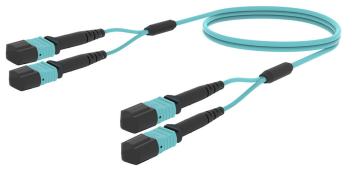

FRXMXMXHF

Base Product

LazrSPEED® 550 OM4, MPO/12(Pinned) to MPO/12(Pinned), 24-Fiber, LSZH array cord

Product Classification

Regional Availability	Asia Australia/New Zealand Europe Latin America Middle East /Africa North America
Portfolio	CommScope®
Product Type	Fiber array cable assembly
Product Brand	SYSTIMAX InstaPATCH® 360
Ordering Note	For additional jacket colors, please contact a CommScope Sales Representative For lengths greater than 999 ft (304 m), orders must be in meters Minimum length may vary based on cable configuration

General Specifications

Color, boot A	Black
Color, connector A	Aqua
Color, boot B	Black
Color, connector B	Aqua
Construction Type	Stranded
Furcation Color	Aqua
Interface, Connector A	MPO-12/UPC Male
Interface, Connector B	MPO-12/UPC Male
Jacket Color	Aqua
Polarity	Method B (LL)
Fibers per Subunit, quantity	12
Total Fibers, quantity	24

Dimensions

Cable Assembly Length Range (m)	1 – 305
Cable Assembly Length Range (ft)	1 – 999

FRXMXMXHF

Ordering Tree

Mechanical Specifications

Cable Retention Strength, maximum 11.24 lb @ 0° | 4.40 lb @ 90°

FRXMXMXHF

Included Products

- 760256685
N-024-MP-5K-F30AQ/D – Fiber indoor cable, LazrSPEED® Low Smoke Zero Halogen Riser Light Duty for MPO Patchcords, 24 fiber, Multimode OM4, Gel-free, Feet jacket marking, Aqua jacket color, Dca flame rating
- 860647047 – MPO12, LOW LOSS, MALE, OM3/4, AQUA, 3mm