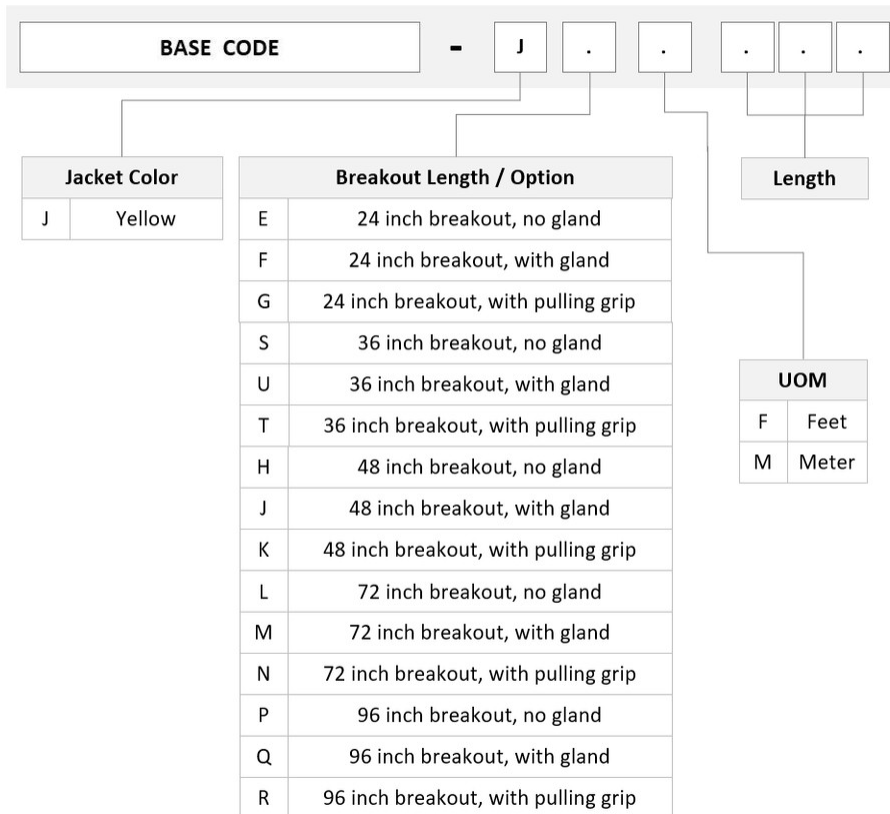

FNWMXLCAF

Base Product

Singlemode MPO (Pinned) to LC/UPC, InstaPATCH® 360 Ruggedized Fanout Cable, 24-Fiber, Low Smoke Zero Halogen

Product Classification

Regional Availability	Asia Australia/New Zealand China Europe India Latin America Middle East/Africa North America
Portfolio	CommScope®
Product Type	Ruggedized fanout
Product Brand	SYSTIMAX InstaPATCH® 360
Ordering Note	For lengths greater than 999 ft (304 m), orders must be in meters Minimum length may vary based on cable configuration Not available in the United States or Canada

General Specifications

Color, boot A	Black
Color, connector A	Green
Color, boot B	Blue
Color, connector B	Blue
Construction Type	Stranded
Furcation Color	Yellow
Interface, Connector A	MPO-12/APC Male
Interface, Connector B	LC/UPC
Jacket Color	Yellow
Polarity	Method B (LL)
Fibers per Subunit, quantity	12
Total Fibers, quantity	24

Dimensions

Cable Assembly Length Range (m)	3 – 999
Cable Assembly Length Range (ft)	7 – 999

FNWMXLCAF

Ordering Tree

Mechanical Specifications

Cable Retention Strength, maximum 11.24 lb @ 0° | 4.40 lb @ 90°