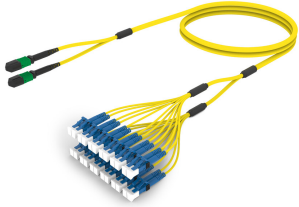

FNWMXLCAF

Base Product

Singlemode MPO (Pinned) to LC/UPC, InstaPATCH® 360 Ruggedized Fanout Cable, 24-Fiber, Low Smoke Zero Halogen

Product Classification

Regional Availability	Asia Australia/New Zealand China Europe India Latin America Middle East/Africa North America
Portfolio	CommScope®
Product Type	Ruggedized fanout
Product Brand	SYSTIMAX InstaPATCH® 360
Ordering Note	For lengths greater than 999 ft (304 m), orders must be in meters Minimum length may vary based on cable configuration Not available in the United States or Canada

General Specifications

Color, boot A	Black
Color, connector A	Green
Color, boot B	Blue
Color, connector B	Blue
Construction Type	Stranded
Furcation Color	Yellow
Interface, Connector A	MPO-12/APC Male
Interface, Connector B	LC/UPC
Jacket Color	Yellow
Polarity	Method B (LL)
Fibers per Subunit, quantity	12
Total Fibers, quantity	24

Dimensions

Cable Assembly Length Range (m)	3 – 999
Cable Assembly Length Range (ft)	7 – 999

FNWMXLCAF

Ordering Tree

Mechanical Specifications

Cable Retention Strength, maximum 11.24 lb @ 0° | 4.40 lb @ 90°