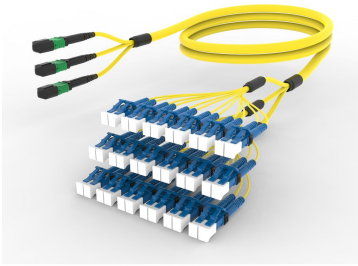

## Base Product

Singlemode MPO (Unpinned) to LC/UPC, InstaPATCH® 360 Ruggedized Fanout Cable, 36-Fiber, Plenum