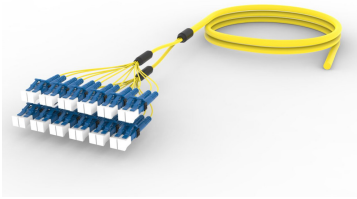

FLWLUCUCAF

Base Product

Singlemode LC/UPC to Unconnectorized 24-Fiber InstaPATCH® 360 Ruggedized Fanout Cable, Plenum

Product Classification

Regional Availability	Asia Australia/New Zealand China Europe India Latin America Middle East/Africa North America
Portfolio	CommScope®
Product Type	Ruggedized fanout
Product Brand	SYSTIMAX InstaPATCH® 360
Ordering Note	For lengths greater than 999 ft (304 m), orders must be in meters Minimum length may vary based on cable configuration

General Specifications

Color, boot A	Blue
Color, connector A	Blue
Construction Type	Stranded
Furcation Color	Yellow
Interface, Connector A	LC/UPC
Interface, Connector B	Unterminated
Jacket Color	Yellow
Fibers per Subunit, quantity	12
Total Fibers, quantity	24

Dimensions

Cable Assembly Length Range (m)	3 – 305
Cable Assembly Length Range (ft)	8 – 999

Ordering Tree

FLWLCUCAF

Mechanical Specifications

Cable Retention Strength, maximum 11.24 lb @ 0 ° | 4.40 lb @ 90 °