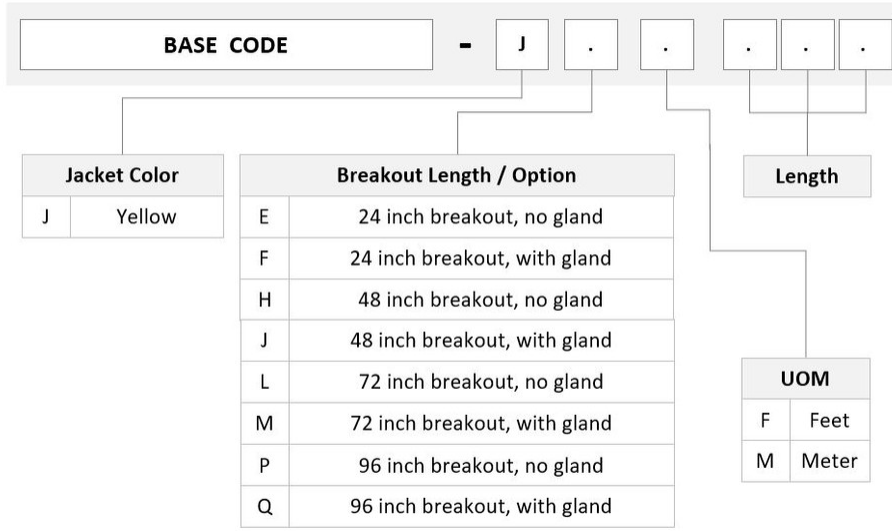

FLWLCUCAF

Mechanical Specifications

Cable Retention Strength, maximum 11.24 lb @ 0 ° | 4.40 lb @ 90 °

Optical Specifications

Fiber Mode Singlemode

Fiber Type G.652.D | G.657.A1, TeraSPEED®

Environmental Specifications

Operating Temperature -10 °C to +60 °C (+14 °F to +140 °F)

Environmental Space Indoor | Plenum

Regulatory Compliance/Certifications

Agency	Classification
ANATEL	Compliant
CHINA-ROHS	Below maximum concentration value
ISO 9001:2015	Designed, manufactured and/or distributed under this quality management system
REACH-SVHC	Compliant as per SVHC revision on www.commscope.com/ProductCompliance
ROHS	Compliant
UK-ROHS	Compliant