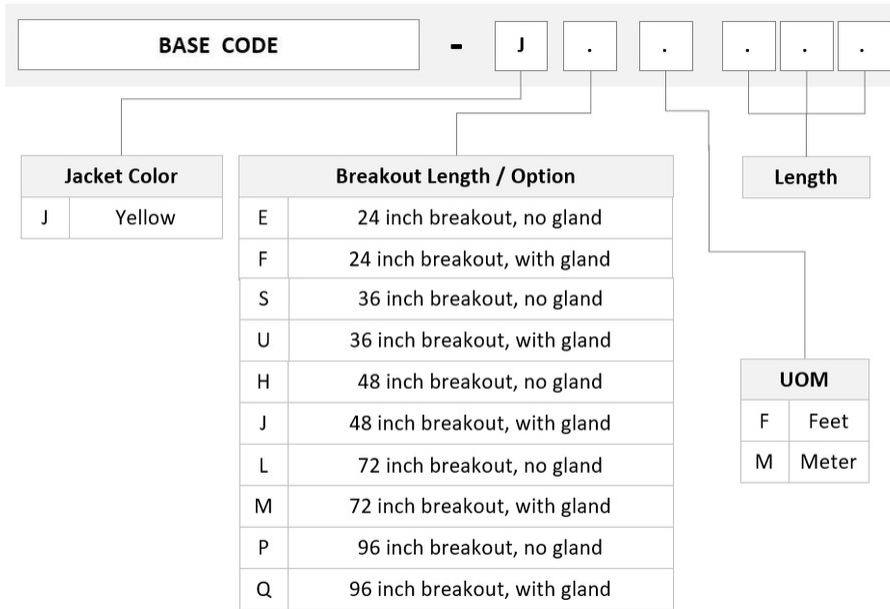

FLWLCSCAH

Mechanical Specifications

Cable Retention Strength, maximum 11.24 lb @ 0° | 4.40 lb @ 90°

Optical Specifications

Fiber Mode Singlemode

Fiber Type G.652.D | G.657.A1, TeraSPEED®

Environmental Specifications

Operating Temperature -10 °C to +60 °C (+14 °F to +140 °F)

Environmental Space Indoor | Plenum

Regulatory Compliance/Certifications

Agency	Classification
ANATEL	Compliant
CHINA-ROHS	Below maximum concentration value
ISO 9001:2015	Designed, manufactured and/or distributed under this quality management system
REACH-SVHC	Compliant as per SVHC revision on www.commscope.com/ProductCompliance
ROHS	Compliant