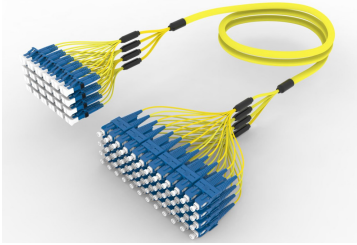

FLWLCSCAH

Base Product

Singlemode LC/UPC to SC/UPC 48-Fiber, InstaPATCH® 360 Ruggedized Fanout Cable, Plenum

Product Classification

Regional Availability

Asia | Australia/New Zealand | China | Europe | India | Latin America | Middle East/Africa | North America

Portfolio

CommScope®

Product Type

Ruggedized fanout

Product Brand

SYSTIMAX InstaPATCH® 360

Ordering Note

For lengths greater than 999 ft (304 m), orders must be in meters | Minimum length may vary based on cable configuration

General Specifications

Color, boot A	Blue
Color, connector A	Blue
Color, boot B	Blue
Color, connector B	Blue
Construction Type	Stranded
Furcation Color	Yellow
Interface, Connector A	LC/UPC
Interface, Connector B	SC/UPC
Jacket Color	Yellow
Fibers per Subunit, quantity	12
Total Fibers, quantity	48

FLWLCSCAH

UK-ROHS

Compliant

Included Products

- 760038323
P-048-MP-8W-F12YL – Fiber indoor cable, TeraSPEED® Plenum MPO Trunk, 48 fiber multi-unit with 12 fiber subunits, Singlemode G.652.D and G.657.A1, Gel-free, Feet jacket marking, Yellow jacket color
- 860637435 – LC/UPC Connector, Singlemode, Blue, Short Boot