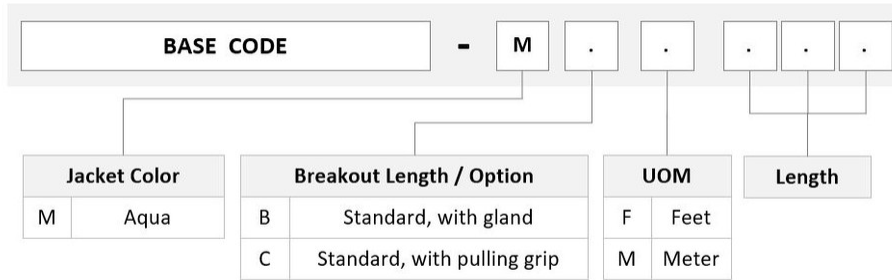

General Specifications

Color, boot A	Black
Color, connector A	Aqua
Color, boot B	Black
Color, connector B	Aqua
Construction Type	Armored Stranded
Furcation Color	Aqua
Interface, Connector A	MPO-12/UPC Female
Interface, Connector B	MPO-12/UPC Female
Jacket Color	Aqua
Polarity	Method B (LL)
Fibers per Subunit, quantity	12
Total Fibers, quantity	36

Dimensions

Breakout Length	33 in
------------------------	-------

FKZMPMPAG

Cable Assembly Length Range (m)	3 – 999
Cable Assembly Length Range (ft)	10 – 999

Ordering Tree

Mechanical Specifications

Cable Retention Strength, maximum	11.24 lb @ 0 ° 4.40 lb @ 90 °
--	---------------------------------