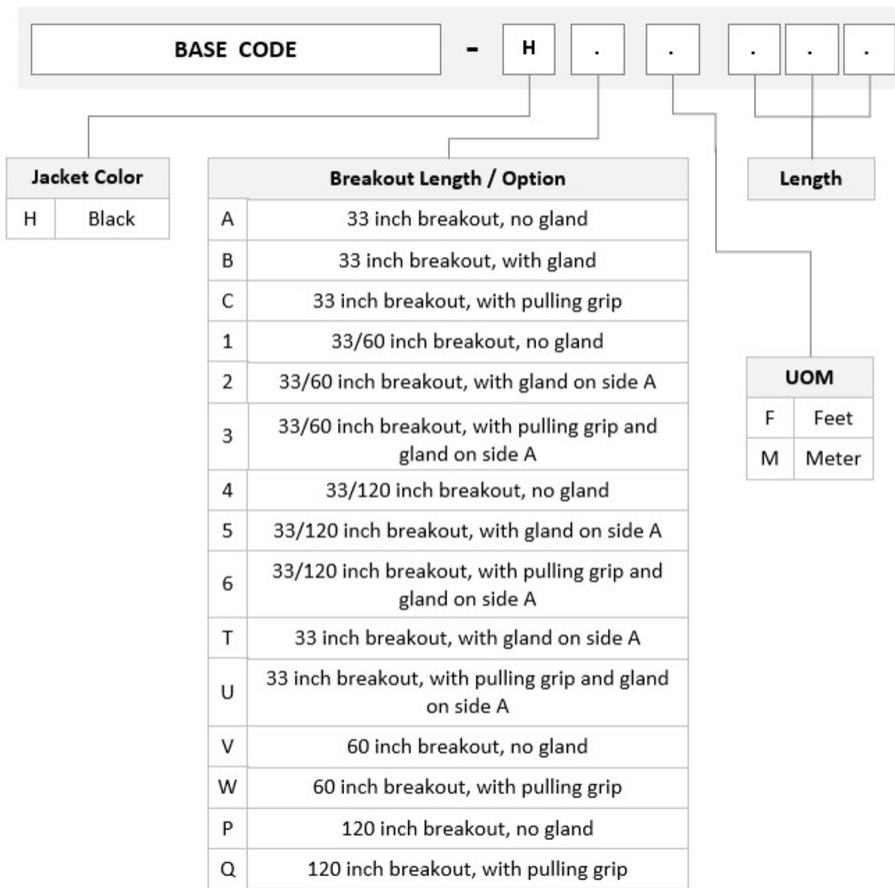

FJXMPMPDM

Ordering Tree

Mechanical Specifications

Cable Retention Strength, maximum 11.24 lb @ 0 ° | 4.40 lb @ 90 °

Optical Specifications

Fiber Mode Multimode

Fiber Type OM4, LazrSPEED®

Environmental Specifications

Operating Temperature -40 °C to +70 °C (-40 °F to +158 °F)

Environmental Space Dual Rated LSZH/Riser | Indoor/Outdoor | Outdoor