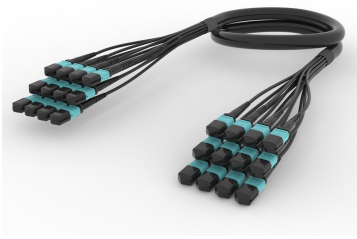

FJXMPMPDM

Base Product

OM4 MPO (Unpinned) to MPO (Unpinned), InstaPATCH® 360 Pre-terminated Indoor/Outdoor Trunk Cable, 144-Fiber, Low Smoke Zero Halogen

Product Classification

Regional Availability	Asia Australia/New Zealand China Europe India Latin America Middle East/Africa North America
Portfolio	CommScope®
Product Type	Fiber trunk cable assembly
Product Brand	SYSTIMAX InstaPATCH® 360
Ordering Note	For lengths greater than 999 ft (304 m), orders must be in meters Minimum length may vary based on cable configuration

General Specifications

Color, boot A	Black
Color, connector A	Aqua
Color, boot B	Black
Color, connector B	Aqua
Construction Type	InstaPATCH® 360 trunk/extension/cross-connect, indoor/outdoor
Furcation Color	Aqua
Interface, Connector A	MPO-12/UPC Female
Interface, Connector B	MPO-12/UPC Female
Jacket Color	Black
Polarity	Method B (LL)
Fibers per Subunit, quantity	12
Total Fibers, quantity	144

Dimensions

Cable Assembly Length Range (m)	3 – 999
Cable Assembly Length Range (ft)	10 – 999

FJXMPMPDM

Ordering Tree

Mechanical Specifications

Cable Retention Strength, maximum 11.24 lb @ 0 ° | 4.40 lb @ 90 °

Included Products

760150839 Z-144-MP-5K-F12BK/D	- Fiber Indoor/Outdoor cable, LazrSPEED®, Low Smoke Zero Halogen Riser MPO Trunk Cable, 144 fiber multi-unit with 12 fiber subunits, Gel-free, Multimode OM4, Feet jacket marking, Black jacket color, Dca flame rating
860647054	- MPO12, LOW LOSS, FEMALE, OM3/4, AQUA, 3mm