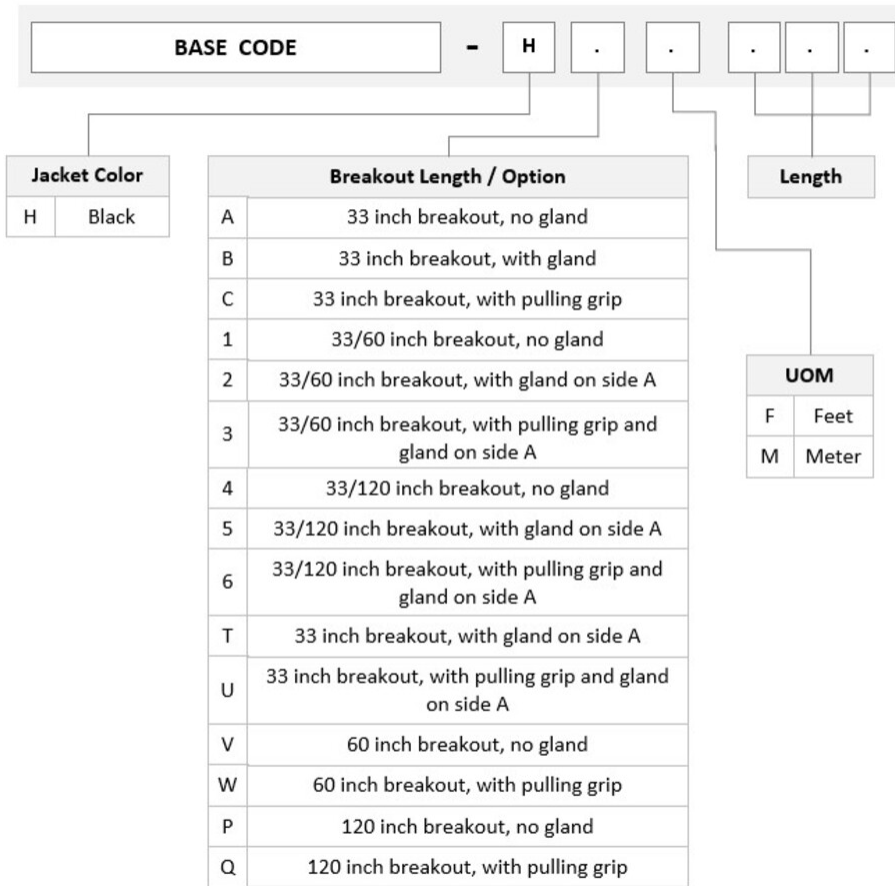

FJXMPMPDK

Ordering Tree

Mechanical Specifications

Cable Retention Strength, maximum 11.24 lb @ 0 ° | 4.40 lb @ 90 °

Optical Specifications

Fiber Mode Multimode

Fiber Type OM4, LazrSPEED®

Environmental Specifications

Operating Temperature -40 °C to +70 °C (-40 °F to +158 °F)

Environmental Space Dual Rated LSZH/Riser | Indoor/Outdoor | Outdoor