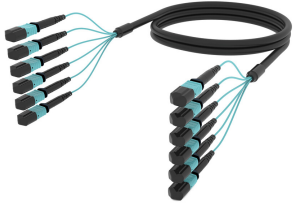

FJXMPMPDK

Base Product

OM4 MPO (Unpinned) to MPO (Unpinned), InstaPATCH® 360 Pre-terminated Indoor/Outdoor Trunk Cable, 72-Fiber, Low Smoke Zero Halogen

Product Classification

Regional Availability	Asia Australia/New Zealand China Europe India Latin America Middle East/Africa North America
Portfolio	CommScope®
Product Type	Fiber trunk cable assembly
Product Brand	SYSTIMAX InstaPATCH® 360
Ordering Note	For lengths greater than 999 ft (304 m), orders must be in meters Minimum length may vary based on cable configuration

General Specifications

Color, boot A	Black
Color, connector A	Aqua
Color, boot B	Black
Color, connector B	Aqua
Construction Type	InstaPATCH® 360 trunk/extension/cross-connect, indoor/outdoor
Furcation Color	Aqua
Interface, Connector A	MPO-12/UPC Female
Interface, Connector B	MPO-12/UPC Female
Jacket Color	Black
Polarity	Method B (LL)
Fibers per Subunit, quantity	12
Total Fibers, quantity	72

Dimensions

Cable Assembly Length Range (m)	3 – 999
Cable Assembly Length Range (ft)	10 – 999

FJXMPMPDK

Ordering Tree

Mechanical Specifications

Cable Retention Strength, maximum 11.24 lb @ 0 ° | 4.40 lb @ 90 °

Included Products

- 760150631
Z-072-MP-5K-F12BK/D – Fiber Indoor/Outdoor cable, LazrSPEED®, Low Smoke Zero Halogen Riser MPO Trunk Cable, 72 fiber multi-unit with 12 fiber subunits, Gel-free, Multimode OM4, Feet jacket marking, Black jacket color, Dca flame rating
- 860647054 – MPO12, LOW LOSS, FEMALE, OM3/4, AQUA, 3mm