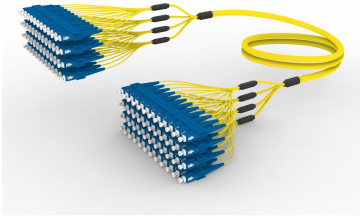

F4WSCSAH

Base Product

SingleMode SC/UPC to SC/UPC, InstaPATCH® 360 Ruggedized Fiber Fanout Cable Assembly, 48-Fiber, Low Smoke Zero Halogen (LSZH)

OBSOLETE

This product was discontinued on: October 7, 2024

Product Classification

Regional Availability	Europe Middle East/Africa
Portfolio	CommScope®
Product Type	Ruggedized fanout
Product Brand	SYSTIMAX InstaPATCH® 360
Ordering Note	For lengths greater than 999 ft (304 m), orders must be in meters Minimum length may vary based on cable configuration Not available in the United States or Canada

General Specifications

Color, boot A	Blue
Color, connector A	Blue
Color, boot B	Blue
Color, connector B	Blue
Construction Type	Stranded
Furcation Color	Yellow
Interface, Connector A	SC/UPC
Interface, Connector B	SC/UPC
Jacket Color	Yellow
Fibers per Subunit, quantity	12
Total Fibers, quantity	48