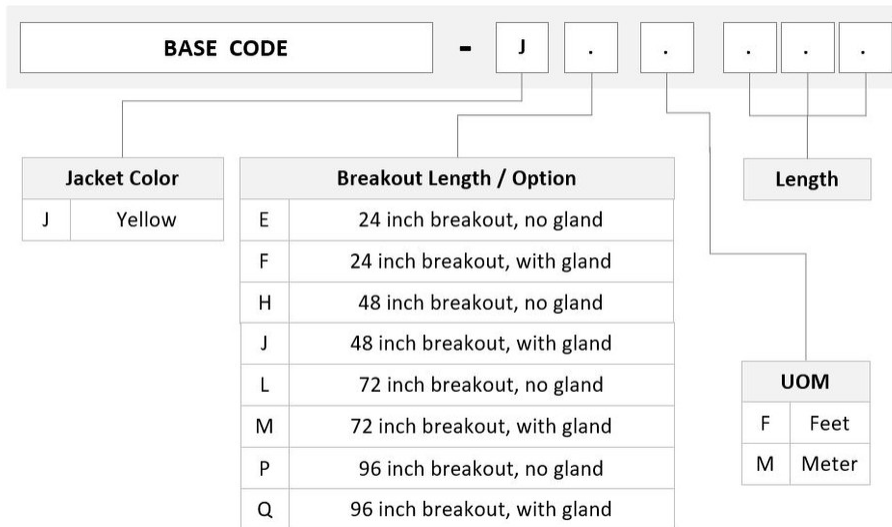

F4WSCSCAH

Dimensions

Cable Assembly Length Range (m) 3 – 305

Cable Assembly Length Range (ft) 8 – 999

Ordering Tree

Mechanical Specifications

Cable Retention Strength, maximum 11.24 lb @ 0 ° | 4.40 lb @ 90 °

Optical Specifications

Fiber Mode Singlemode

Fiber Type G.652.D | G.657.A1, TeraSPEED®

Environmental Specifications

Operating Temperature -10 °C to +60 °C (+14 °F to +140 °F)

Environmental Space Indoor | Low Smoke Zero Halogen (LSZH)

Regulatory Compliance/Certifications

Agency	Classification
ANATEL	Compliant
CHINA-ROHS	Below maximum concentration value