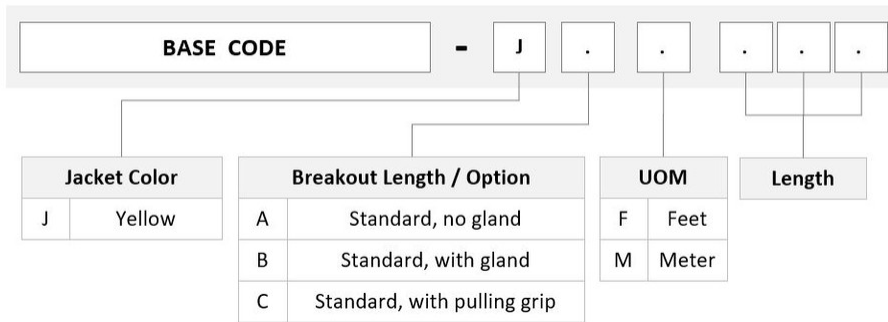

General Specifications

Color, boot A	Black
Color, connector A	Green
Color, boot B	Black
Color, connector B	Green
Construction Type	Stranded
Furcation Color	Yellow
Interface, Connector A	MPO-12/APC Female
Interface, Connector B	MPO-12/APC Male
Jacket Color	Yellow
Polarity	Method B (LL)
Fibers per Subunit, quantity	12
Total Fibers, quantity	96

Dimensions

Breakout Length	33 in
Cable Assembly Length Range (m)	3 – 999
Cable Assembly Length Range (ft)	10 – 999

FJWMPMXAL

Ordering Tree

Mechanical Specifications

Cable Retention Strength, maximum 11.24 lb @ 0 ° | 4.40 lb @ 90 °