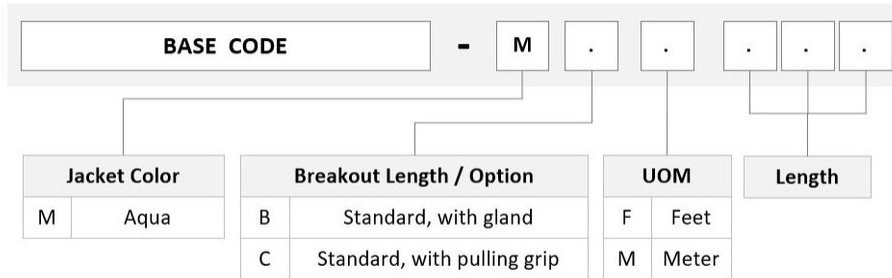

General Specifications

Color, boot A	Black
Color, connector A	Aqua
Color, boot B	Black
Color, connector B	Aqua
Construction Type	Armored Stranded
Furcation Color	Aqua
Interface, Connector A	MPO-12/UPC Female
Interface, Connector B	MPO-12/UPC Female
Jacket Color	Aqua
Polarity	Method B (LL)
Fibers per Subunit, quantity	12
Total Fibers, quantity	36

Dimensions

Breakout Length	33 in
------------------------	-------

FHZMPMPAG

Cable Assembly Length Range (m)	3 – 999
Cable Assembly Length Range (ft)	10 – 999

Ordering Tree

Mechanical Specifications

Cable Retention Strength, maximum	11.24 lb @ 0 ° 4.40 lb @ 90 °
--	---------------------------------