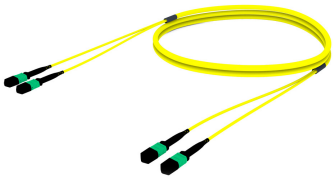

## Base Product

Singlemode MPO (Unpinned) to MPO (Unpinned), InstaPATCH® 360 Armored Pre-terminated Trunk Cable, 24-Fiber, Plenum

## Product Classification

<b>Regional Availability</b>	Asia   Australia/New Zealand   China   Europe   India   Latin America   Middle East/Africa   North America
<b>Portfolio</b>	CommScope®
<b>Product Type</b>	Fiber trunk cable assembly
<b>Product Brand</b>	SYSTIMAX InstaPATCH® 360
<b>Ordering Note</b>	For lengths greater than 999 ft (304 m), orders must be in meters   Minimum length may vary based on cable configuration

## General Specifications

<b>Color, boot A</b>	Black
<b>Color, connector A</b>	Green
<b>Color, boot B</b>	Black
<b>Color, connector B</b>	Green
<b>Construction Type</b>	Armored   Stranded
<b>Furcation Color</b>	Yellow
<b>Interface, Connector A</b>	MPO-12/APC Female
<b>Interface, Connector B</b>	MPO-12/APC Female
<b>Jacket Color</b>	Yellow
<b>Polarity</b>	Method B (LL)
<b>Fibers per Subunit, quantity</b>	12
<b>Total Fibers, quantity</b>	24