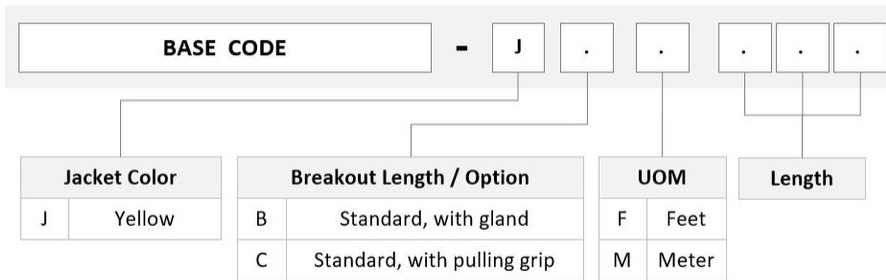

FHWMPMPAF

Ordering Tree

Mechanical Specifications

Cable Retention Strength, maximum 11.24 lb @ 0 ° | 4.40 lb @ 90 °

Optical Specifications

Fiber Mode Singlemode

Fiber Type G.652.D | G.657.A1, TeraSPEED®

Environmental Specifications

Operating Temperature -10 °C to +60 °C (+14 °F to +140 °F)

Environmental Space Indoor | Plenum

Regulatory Compliance/Certifications

Agency	Classification
ANATEL	Compliant
CHINA-ROHS	Below maximum concentration value
ISO 9001:2015	Designed, manufactured and/or distributed under this quality management system
REACH-SVHC	Compliant as per SVHC revision on www.commscope.com/ProductCompliance
ROHS	Compliant
UK-ROHS	Compliant

Included Products

760119529 – Fiber Indoor cable, TeraSPEED® Plenum MPO Trunk, interlocking aluminum armored with