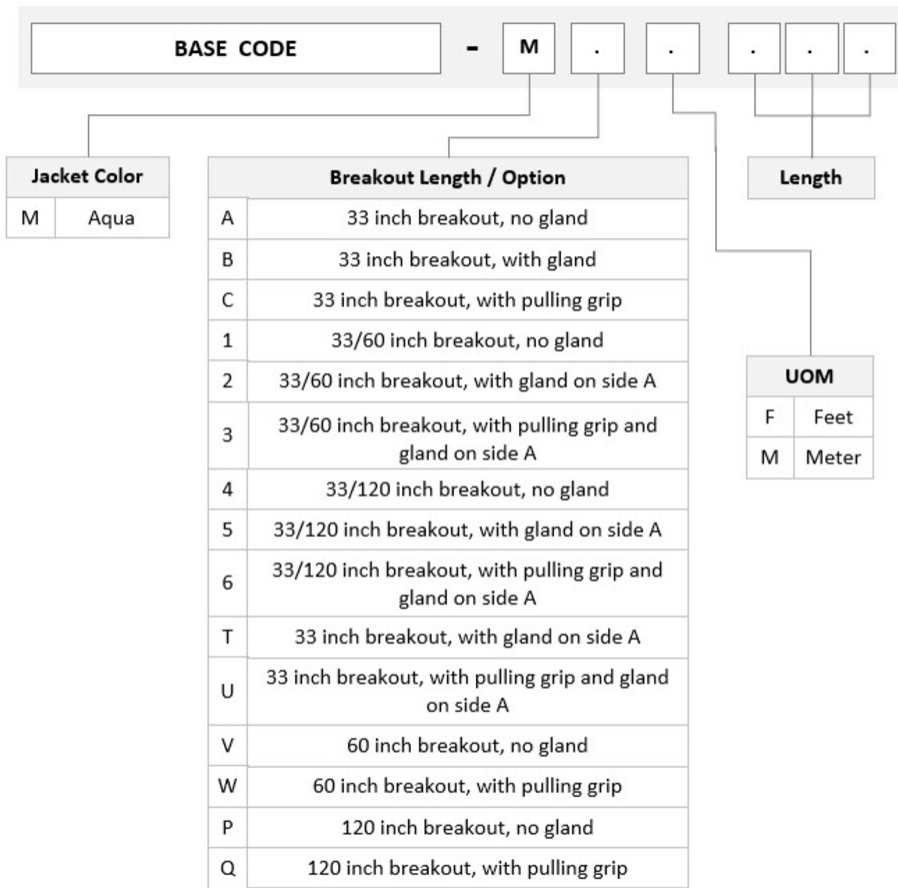

FGZMPMXAF

Ordering Tree

Mechanical Specifications

Cable Retention Strength, maximum 11.24 lb @ 0° | 4.40 lb @ 90°

Optical Specifications

Fiber Mode Multimode

Fiber Type OM3, LazrSPEED®

Environmental Specifications

Operating Temperature -10 °C to +60 °C (+14 °F to +140 °F)

Environmental Space Indoor | Plenum